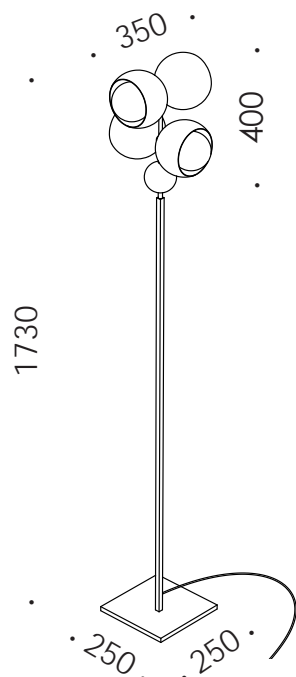

# GHIANDA 4X

30.023

IP20

**lampada da terra in ottone naturale, 4 vetri decorativi satinati, 4 lampadine LED incluse, sfera decorativa in ottone, dimmer passacavo.**

floor lamp/ natural brass, 4 frosted decorative glasses, 4 LED bulbs included, decorative brass ball, dimmer.

## ATTACCO • LAMP HOLDER

• E27

**tensione di alimentazione** • supply voltage 230V

## SORGENTE LUMINOSA • LIGHT SOURCE

**potenza** • power 5 W

**lumen** • lumen 470 Lm

**temperatura colore** • colour temperature 2700 K

**\*lampadina LED inclusa** • \*LED bulb included