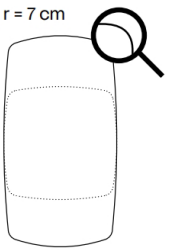

thickness  
~1"

height  
~29.5"

dimensions  
~78.7 x 39.4"  
~86.6 x 39.4"  
~94.5 x 39.4"

Natural oak, oiled

Oak black stained, lacquered

Natural walnut, oiled

Natural walnut black, oiled

Natural oak bianco, oiled

thickness  
~1.6"

height  
~29.9"

dimensions  
~70.9 x 35.4/39.4"  
~78.7 x 35.4/39.4"  
~86.6 x 35.4/39.4"  
~94.5 x 35.4/39.4"

Natural oak, oiled

Natural walnut, oiled

Natural walnut black, oiled

Natural oak bianco, oiled

B

Abgerundete Ecken, Radius 3,5 cm  
Rounded corners, radius 3.5 cm

Rechteckig bzw. quadratisch  
Rectangular or square

C

Abgerundete Ecken, Radius 10 cm  
Rounded corners, radius 10 cm

Rechteckig bzw. quadratisch  
Rectangular or square

D

Kissenform, Radius 7 cm  
Pillow shape, radius 7 cm

Rechteckig bzw. quadratisch  
Rectangular or square

E

Rund  
Round

Gestellabhängig möglich  
Possible depending on the frame

F

Elliptisch  
Elliptical