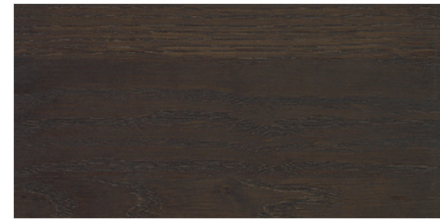

Natural oak white, oiled

↑ HIDE SURFACES AND DIMENSIONS

Board-glued ASCO table tops are made of individual continuous 8-15 cm wide solid wood slats glued together lengthwise. The woods are carefully sorted and selected, creating a naturally balanced character and giving the solid wood table top its harmonious overall appearance. Viewed from the front, alternating horizontal and vertical annual rings are visible, which show an attractive wave pattern.

Natural oak white, oiled

Natural smoked oak, oiled

Natural smoked oak grey, oiled

Natural smoked oak black, oiled

All products are made to order in our Westphalian manufactories. This type of production enables us to fulfil technically feasible special requests.