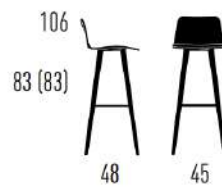

BAR STOOL HIGH (HIGH
BACKREST)

COUNTER STOOL HIGH
(HIGH BACKREST)

MAVERICK CASUAL

4-leg solid wooden frame angular
Backrest LOW and HIGH,
seating height 65 cm or 82 cm,
wrinkly, casual upholstery inside
Design Hoffmann Kahleyss Design | KFF

BAR STOOL HIGH (HIGH
BACKREST)

COUNTER STOOL HIGH
(HIGH BACKREST)

MAVERICK

4-leg tubular steel frame conical
Backrest LOW and HIGH,
seating height 65 cm or 82 cm,
smooth upholstery inside

Design Hoffmann Kahleyss Design | KFF

BAR STOOL LOW (LOW
BACKREST)

COUNTER STOOL LOW
(LOW BACKREST)

BAR STOOL HIGH (HIGH
BACKREST)

COUNTER STOOL HIGH
(HIGH BACKREST)

MAVERICK CASUAL

4-leg tubular steel frame conical
Backrest LOW and HIGH,
seating height 65 cm or 82 cm,
wrinkly, casual upholstery inside
Design Hoffmann Kahleiss Design | KFF

BAR STOOL HIGH (HIGH
BACKREST)

COUNTER STOOL HIGH
(HIGH BACKREST)