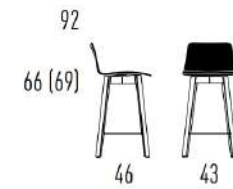

MAVERICK

4-leg solid wooden frame angular
Backrest LOW and HIGH,
seating height 65 cm or 82 cm,
smooth upholstery inside
Design Hoffmann Kahleyss Design

BAR STOOL LOW (LOW
BACKREST)

COUNTER STOOL LOW
(LOW BACKREST)

BAR STOOL HIGH (HIGH
BACKREST)

COUNTER STOOL HIGH
(HIGH BACKREST)

MAVERICK CASUAL

4-leg solid wooden frame angular
Backrest LOW and HIGH,
seating height 65 cm or 82 cm,
wrinkly, casual upholstery inside
Design Hoffmann Kahleyss Design | KFF

BAR STOOL HIGH (HIGH
BACKREST)

COUNTER STOOL HIGH
(HIGH BACKREST)

MAVERICK

4-leg tubular steel frame conical
Backrest LOW and HIGH,
seating height 65 cm or 82 cm,
smooth upholstery inside

Design Hoffmann Kahleyss Design | KFF

BAR STOOL LOW (LOW
BACKREST)

COUNTER STOOL LOW
(LOW BACKREST)

BAR STOOL HIGH (HIGH
BACKREST)

COUNTER STOOL HIGH
(HIGH BACKREST)

MAVERICK CASUAL

4-leg tubular steel frame conical
Backrest LOW and HIGH,
seating height 65 cm or 82 cm,
wrinkly, casual upholstery inside
Design Hoffmann Kahleiss Design | KFF