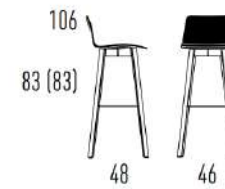

MAVERICK

4-leg solid wooden frame angular
Backrest LOW and HIGH,
seating height 65 cm or 82 cm,
smooth upholstery inside
Design Hoffmann Kahleyss Design

BAR STOOL LOW (LOW
BACKREST)

COUNTER STOOL LOW
(LOW BACKREST)

BAR STOOL HIGH (HIGH
BACKREST)

COUNTER STOOL HIGH
(HIGH BACKREST)

MAVERICK CASUAL

4-leg solid wooden frame angular
Backrest LOW and HIGH,
seating height 65 cm or 82 cm,
wrinkly, casual upholstery inside
Design Hoffmann Kahleyss Design | KFF

BAR STOOL HIGH (HIGH
BACKREST)

COUNTER STOOL HIGH
(HIGH BACKREST)

MAVERICK

4-leg tubular steel frame conical
Backrest LOW and HIGH,
seating height 65 cm or 82 cm,
smooth upholstery inside

Design Hoffmann Kahleyss Design | KFF

BAR STOOL LOW (LOW
BACKREST)

COUNTER STOOL LOW
(LOW BACKREST)

BAR STOOL HIGH (HIGH
BACKREST)

COUNTER STOOL HIGH
(HIGH BACKREST)

MAVERICK CASUAL

4-leg tubular steel frame conical
Backrest LOW and HIGH,
seating height 65 cm or 82 cm,
wrinkly, casual upholstery inside
Design Hoffmann Kahleiss Design | KFF