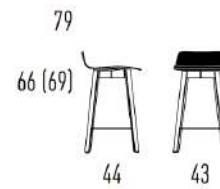

MAVERICK

4-leg solid wooden frame angular
Backrest LOW and HIGH,
seating height 65 cm or 82 cm,
smooth upholstery inside
Design Hoffmann Kahleyss Design

BAR STOOL LOW (LOW
BACKREST)

COUNTER STOOL LOW
(LOW BACKREST)

BAR STOOL HIGH (HIGH
BACKREST)

COUNTER STOOL HIGH
(HIGH BACKREST)

MAVERICK CASUAL

4-leg solid wooden frame angular
Backrest LOW and HIGH,
seating height 65 cm or 82 cm,
wrinkly, casual upholstery inside
Design Hoffmann Kahleyss Design | KFF

BAR STOOL HIGH (HIGH
BACKREST)

COUNTER STOOL HIGH
(HIGH BACKREST)

MAVERICK

4-leg tubular steel frame conical
Backrest LOW and HIGH,
seating height 65 cm or 82 cm,
smooth upholstery inside

Design Hoffmann Kahleyss Design | KFF

BAR STOOL LOW (LOW
BACKREST)

COUNTER STOOL LOW
(LOW BACKREST)

BAR STOOL HIGH (HIGH
BACKREST)

COUNTER STOOL HIGH
(HIGH BACKREST)

MAVERICK CASUAL

4-leg tubular steel frame conical
Backrest LOW and HIGH,
seating height 65 cm or 82 cm,
wrinkly, casual upholstery inside
Design Hoffmann Kahleiss Design | KFF