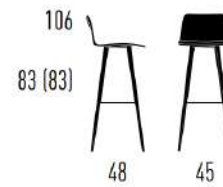

BAR STOOL HIGH (HIGH
BACKREST)

COUNTER STOOL HIGH
(HIGH BACKREST)

MAVERICK CASUAL

4-leg solid wooden frame angular
Backrest LOW and HIGH,
seating height 65 cm or 82 cm,
wrinkly, casual upholstery inside
Design Hoffmann Kahleyss Design | KFF

BAR STOOL HIGH (HIGH
BACKREST)

COUNTER STOOL HIGH
(HIGH BACKREST)

MAVERICK

4-leg tubular steel frame conical
Backrest LOW and HIGH,
seating height 65 cm or 82 cm,
smooth upholstery inside

Design Hoffmann Kahleyss Design | KFF

BAR STOOL LOW (LOW
BACKREST)

COUNTER STOOL LOW
(LOW BACKREST)

BAR STOOL HIGH (HIGH
BACKREST)

COUNTER STOOL HIGH
(HIGH BACKREST)

MAVERICK CASUAL

4-leg tubular steel frame conical
Backrest LOW and HIGH,
seating height 65 cm or 82 cm,
wrinkly, casual upholstery inside
Design Hoffmann Kahleiss Design | KFF

BAR STOOL HIGH (HIGH
BACKREST)

COUNTER STOOL HIGH
(HIGH BACKREST)