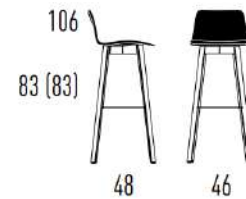

MAVERICK

4-leg solid wooden frame angular
Backrest LOW and HIGH,
seating height 65 cm or 82 cm,
smooth upholstery inside
Design Hoffmann Kahleyss Design

BAR STOOL LOW (LOW
BACKREST)

COUNTER STOOL LOW
(LOW BACKREST)

BAR STOOL HIGH (HIGH
BACKREST)

COUNTER STOOL HIGH
(HIGH BACKREST)

MAVERICK CASUAL

4-leg solid wooden frame angular
Backrest LOW and HIGH,
seating height 65 cm or 82 cm,
wrinkly, casual upholstery inside
Design Hoffmann Kahleyss Design | KFF

BAR STOOL HIGH (HIGH
BACKREST)

COUNTER STOOL HIGH
(HIGH BACKREST)

MAVERICK

4-leg tubular steel frame conical
Backrest LOW and HIGH,
seating height 65 cm or 82 cm,
smooth upholstery inside

Design Hoffmann Kahleyss Design | KFF

BAR STOOL LOW (LOW
BACKREST)

COUNTER STOOL LOW
(LOW BACKREST)

BAR STOOL HIGH (HIGH
BACKREST)

COUNTER STOOL HIGH
(HIGH BACKREST)

MAVERICK CASUAL

4-leg tubular steel frame conical
Backrest LOW and HIGH,
seating height 65 cm or 82 cm,
wrinkly, casual upholstery inside
Design Hoffmann Kahleiss Design | KFF