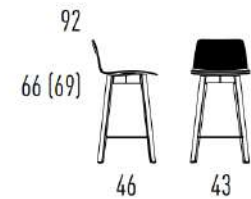

MAVERICK

4-leg solid wooden frame angular
Backrest LOW and HIGH,
seating height 65 cm or 82 cm,
smooth upholstery inside
Design Hoffmann Kahleyss Design

BAR STOOL LOW (LOW
BACKREST)

COUNTER STOOL LOW
(LOW BACKREST)

BAR STOOL HIGH (HIGH
BACKREST)

COUNTER STOOL HIGH
(HIGH BACKREST)

MAVERICK CASUAL

4-leg solid wooden frame angular
Backrest LOW and HIGH,
seating height 65 cm or 82 cm,
wrinkly, casual upholstery inside
Design Hoffmann Kahleyss Design | KFF

BAR STOOL HIGH (HIGH
BACKREST)

COUNTER STOOL HIGH
(HIGH BACKREST)

MAVERICK

4-leg tubular steel frame conical
Backrest LOW and HIGH,
seating height 65 cm or 82 cm,
smooth upholstery inside

Design Hoffmann Kahleyss Design | KFF

BAR STOOL LOW (LOW
BACKREST)

COUNTER STOOL LOW
(LOW BACKREST)

BAR STOOL HIGH (HIGH
BACKREST)

COUNTER STOOL HIGH
(HIGH BACKREST)

MAVERICK CASUAL

4-leg tubular steel frame conical
Backrest LOW and HIGH,
seating height 65 cm or 82 cm,
wrinkly, casual upholstery inside
Design Hoffmann Kahleiss Design | KFF