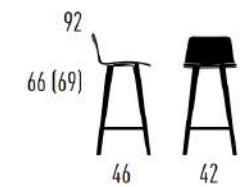

BAR STOOL HIGH (HIGH
BACKREST)

COUNTER STOOL HIGH
(HIGH BACKREST)

MAVERICK CASUAL

4-leg solid wooden frame angular
Backrest LOW and HIGH,
seating height 65 cm or 82 cm,
wrinkly, casual upholstery inside
Design Hoffmann Kahleyss Design | KFF

BAR STOOL HIGH (HIGH
BACKREST)

COUNTER STOOL HIGH
(HIGH BACKREST)

MAVERICK

4-leg tubular steel frame conical
Backrest LOW and HIGH,
seating height 65 cm or 82 cm,
smooth upholstery inside

Design Hoffmann Kahleyss Design | KFF

BAR STOOL LOW (LOW
BACKREST)

COUNTER STOOL LOW
(LOW BACKREST)

BAR STOOL HIGH (HIGH
BACKREST)

COUNTER STOOL HIGH
(HIGH BACKREST)

MAVERICK CASUAL

4-leg tubular steel frame conical
Backrest LOW and HIGH,
seating height 65 cm or 82 cm,
wrinkly, casual upholstery inside
Design Hoffmann Kahleiss Design | KFF

BAR STOOL HIGH (HIGH
BACKREST)

COUNTER STOOL HIGH
(HIGH BACKREST)