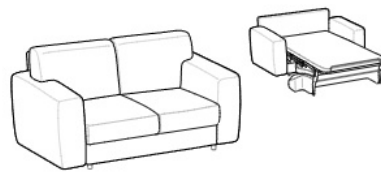

Note:

The mechanism can be combined with optional Move handle on wheels, making it easier to open and close the sofa bed.

For characteristics of the used materials, see the technical section.

Bed-base cover set available in the section "Bed accessories"

2-seater sofa bed

Height: 88cm
Width: 198cm
Weight: 125kg
Depth: 104-218cm
Fabric: 5,8mt+7,5mt
Volume: 1,68 m³

2-seater sofa bed

Height: 88cm
Width: 198cm
Weight: 125kg
Depth: 104-218cm
Fabric: 5,8mt+7,5mt
Volume: 1,68 m³

3-seater sofa bed

Height: 88cm
Width: 218cm
Weight: 135kg
Depth: 104-218cm
Fabric: 5,9mt+7,5mt
Volume: 1,76 m³

3-seater sofa bed

Height: 88cm
Width: 218cm
Weight: 135kg
Depth: 104-218cm
Fabric: 5,9mt+7,5mt
Volume: 1,76 m³