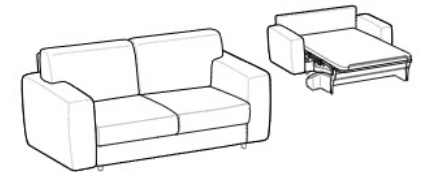

2-seater sofa bed

Height: 88cm
Width: 198cm
Weight: 125kg
Depth: 104-218cm
Fabric: 5,8mt+7,5mt
Volume: 1,68 m³

2-seater sofa bed

Height: 88cm
Width: 198cm
Weight: 125kg
Depth: 104-218cm
Fabric: 5,8mt+7,5mt
Volume: 1,68 m³

3-seater sofa bed

Height: 88cm
Width: 218cm
Weight: 135kg
Depth: 104-218cm
Fabric: 5,9mt+7,5mt
Volume: 1,76 m³

3-seater sofa bed

Height: 88cm
Width: 218cm
Weight: 135kg
Depth: 104-218cm
Fabric: 5,9mt+7,5mt
Volume: 1,76 m³

Maxi 3-seater sofa bed

Height: 88cm
Width: 238cm
Weight: 145kg
Depth: 104-218cm
Fabric: 6,1mt+7,5mt
Volume: 1,84 m³

Maxi 3-seater sofa bed

Height: 88cm
Width: 238cm
Weight: 145kg
Depth: 104-218cm
Fabric: 6,1mt+7,5mt
Volume: 1,84 m³