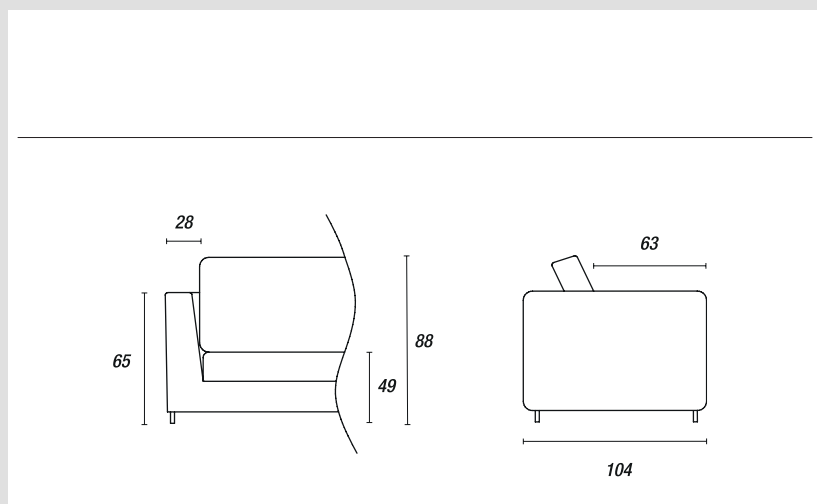

2-seater sofa bed

Height: 88cm
Width: 198cm
Weight: 125kg
Depth: 104-218cm
Fabric: 5,8mt+7,5mt
Volume: 1,68 m³

2-seater sofa bed

Height: 88cm
Width: 198cm
Weight: 125kg
Depth: 104-218cm
Fabric: 5,8mt+7,5mt
Volume: 1,68 m³

3-seater sofa bed

Height: 88cm
Width: 218cm
Weight: 135kg
Depth: 104-218cm
Fabric: 5,9mt+7,5mt
Volume: 1,76 m³

3-seater sofa bed

Height: 88cm
Width: 218cm
Weight: 135kg
Depth: 104-218cm
Fabric: 5,9mt+7,5mt
Volume: 1,76 m³

Maxi 3-seater sofa bed

Height: 88cm
Width: 238cm
Weight: 145kg
Depth: 104-218cm
Fabric: 6,1mt+7,5mt
Volume: 1,84 m³

Maxi 3-seater sofa bed

Height: 88cm
Width: 238cm
Weight: 145kg
Depth: 104-218cm
Fabric: 6,1mt+7,5mt
Volume: 1,84 m³