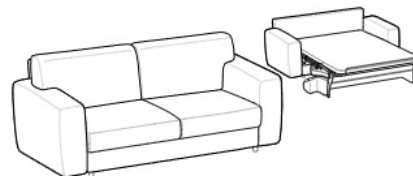

2-seater sofa bed

Height: 88cm
Width: 198cm
Weight: 125kg
Depth: 104-218cm
Fabric: 5,8mt+7,5mt
Volume: 1,68 m³

2-seater sofa bed

Height: 88cm
Width: 198cm
Weight: 125kg
Depth: 104-218cm
Fabric: 5,8mt+7,5mt
Volume: 1,68 m³

3-seater sofa bed

Height: 88cm
Width: 218cm
Weight: 135kg
Depth: 104-218cm
Fabric: 5,9mt+7,5mt
Volume: 1,76 m³

3-seater sofa bed

Height: 88cm
Width: 218cm
Weight: 135kg
Depth: 104-218cm
Fabric: 5,9mt+7,5mt
Volume: 1,76 m³

Maxi 3-seater sofa bed

Height: 88cm
Width: 238cm
Weight: 145kg
Depth: 104-218cm
Fabric: 6,1mt+7,5mt
Volume: 1,84 m³

Maxi 3-seater sofa bed

Height: 88cm
Width: 238cm
Weight: 145kg
Depth: 104-218cm
Fabric: 6,1mt+7,5mt
Volume: 1,84 m³