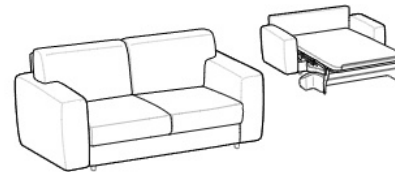

Note:

The mechanism can be combined with optional Move handle on wheels, making it easier to open and close the sofa bed.

For characteristics of the used materials, see the technical section.

Bed-base cover set available in the section "Bed accessories"

2-seater sofa bed

Height: 88cm
Width: 198cm
Weight: 125kg
Depth: 104-218cm
Fabric: 5,8mt+7,5mt
Volume: 1,68 m³

2-seater sofa bed

Height: 88cm
Width: 198cm
Weight: 125kg
Depth: 104-218cm
Fabric: 5,8mt+7,5mt
Volume: 1,68 m³

3-seater sofa bed

Height: 88cm
Width: 218cm
Weight: 135kg
Depth: 104-218cm
Fabric: 5,9mt+7,5mt
Volume: 1,76 m³

3-seater sofa bed

Height: 88cm
Width: 218cm
Weight: 135kg
Depth: 104-218cm
Fabric: 5,9mt+7,5mt
Volume: 1,76 m³