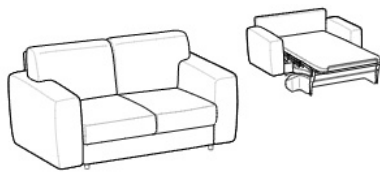

Structure completely covered with foam and Tecnoform.

Springing: 1-7

Backrest in class E1 particleboard panels and hard or cellulose wood fibre panels.

Seat in crisscross belts of the bed base mechanism.

2-seater sofa bed

Height: 88cm
Width: 198cm
Weight: 125kg
Depth: 104-218cm
Fabric: 5,8mt+7,5mt
Volume: 1,68 m³

2-seater sofa bed

Height: 88cm
Width: 198cm
Weight: 125kg
Depth: 104-218cm
Fabric: 5,8mt+7,5mt
Volume: 1,68 m³