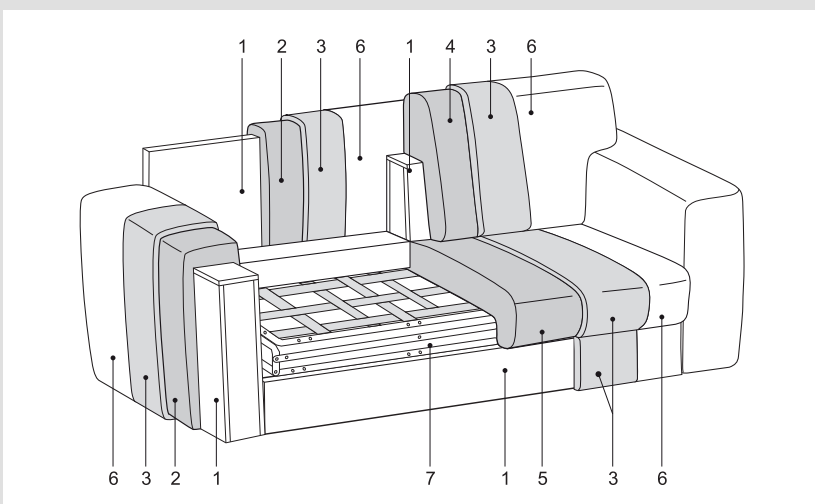

Structure completely covered with foam and Tecnoform.

Springing: 1-7

Backrest in class E1 particleboard panels and hard or cellulose wood fibre panels.

Seat in crisscross belts of the bed base mechanism.

2-seater sofa bed

Height: 88cm
Width: 198cm
Weight: 125kg
Depth: 104-218cm
Fabric: 5,8mt+7,5mt
Volume: 1,68 m³

2-seater sofa bed

Height: 88cm
Width: 198cm
Weight: 125kg
Depth: 104-218cm
Fabric: 5,8mt+7,5mt
Volume: 1,68 m³

3-seater sofa bed

Height: 88cm
Width: 218cm
Weight: 135kg
Depth: 104-218cm
Fabric: 5,9mt+7,5mt
Volume: 1,76 m³

3-seater sofa bed

Height: 88cm
Width: 218cm
Weight: 135kg
Depth: 104-218cm
Fabric: 5,9mt+7,5mt
Volume: 1,76 m³

Maxi 3-seater sofa bed

Height: 88cm
Width: 238cm
Weight: 145kg
Depth: 104-218cm
Fabric: 6,1mt+7,5mt
Volume: 1,84 m³

Maxi 3-seater sofa bed

Height: 88cm
Width: 238cm
Weight: 145kg
Depth: 104-218cm
Fabric: 6,1mt+7,5mt
Volume: 1,84 m³