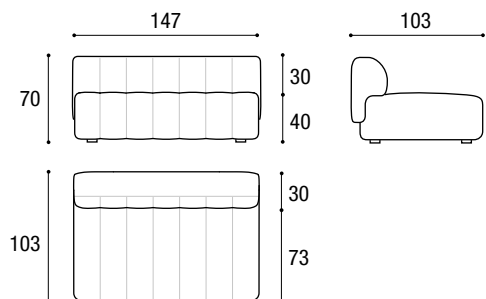

HERO SOFA - DIVANI CENTRALI//CENTRAL SOFAS

Categorie
Categories

A: Tessuto cliente.
A: Customer's fabric.

B: Please.
B: Please.

C: Axum, Barkley, Frosty, Barnum, Club.
C: Axum, Barkley, Frosty, Barnum, Club.