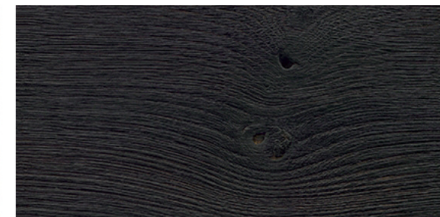

Domino plus

Organische
Charaktertische

Domino plus

Organische
Charaktertische

↑ HIDE SURFACES AND DIMENSIONS

Board-glued ASCO table tops are made of individual continuous 8-15 cm wide solid wood slats glued together lengthwise. The woods are carefully sorted and selected, creating a naturally balanced character and giving the solid wood table top its harmonious overall appearance. Viewed from the front, alternating horizontal and vertical annual rings are visible, which show an attractive wave pattern.

Natural oak white, oiled

Natural core ash, oiled

Natural core ash white, oiled

Natural elm, oiled

Natural smoked oak, oiled

Natural smoked oak grey, oiled

Natural smoked oak black, oiled

Burned oak black, brushed with texture, oiled

RohDesign

Baumkante handbeschlagen
Tree edge handmade

1

Gerade
Straight

2.1

Abgeschrägt
Bevelled

2.2

Abgeschrägt
Bevelled