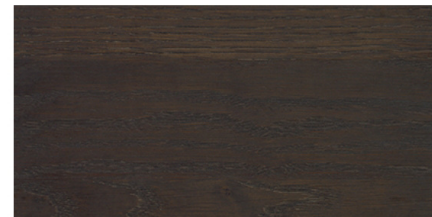

Domino plus

Organische
Charaktertische

Domino plus

Organische
Charaktertische

↑ HIDE SURFACES AND DIMENSIONS

Board-glued ASCO table tops are made of individual continuous 8-15 cm wide solid wood slats glued together lengthwise. The woods are carefully sorted and selected, creating a naturally balanced character and giving the solid wood table top its harmonious overall appearance. Viewed from the front, alternating horizontal and vertical annual rings are visible, which show an attractive wave pattern.

Natural oak white, oiled

Natural core ash, oiled

Natural core ash white, oiled

Natural elm, oiled

Natural smoked oak, oiled

Natural smoked oak grey, oiled

Natural smoked oak black, oiled

Burned oak black, brushed with texture, oiled