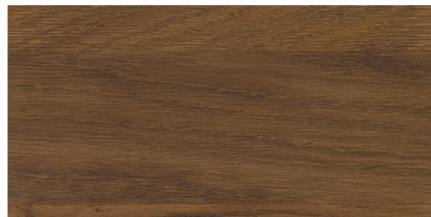

Domino plus

Organische
Charaktertische

Domino plus

Organische
Charaktertische

↑ HIDE SURFACES AND DIMENSIONS

Board-glued ASCO table tops are made of individual continuous 8-15 cm wide solid wood slats glued together lengthwise. The woods are carefully sorted and selected, creating a naturally balanced character and giving the solid wood table top its harmonious overall appearance. Viewed from the front, alternating horizontal and vertical annual rings are visible, which show an attractive wave pattern.

Natural oak white, oiled

Natural core ash, oiled

Natural core ash white, oiled

Natural elm, oiled

Natural smoked oak, oiled

Natural smoked oak grey, oiled

Natural smoked oak black, oiled

Burned oak black, brushed with texture, oiled