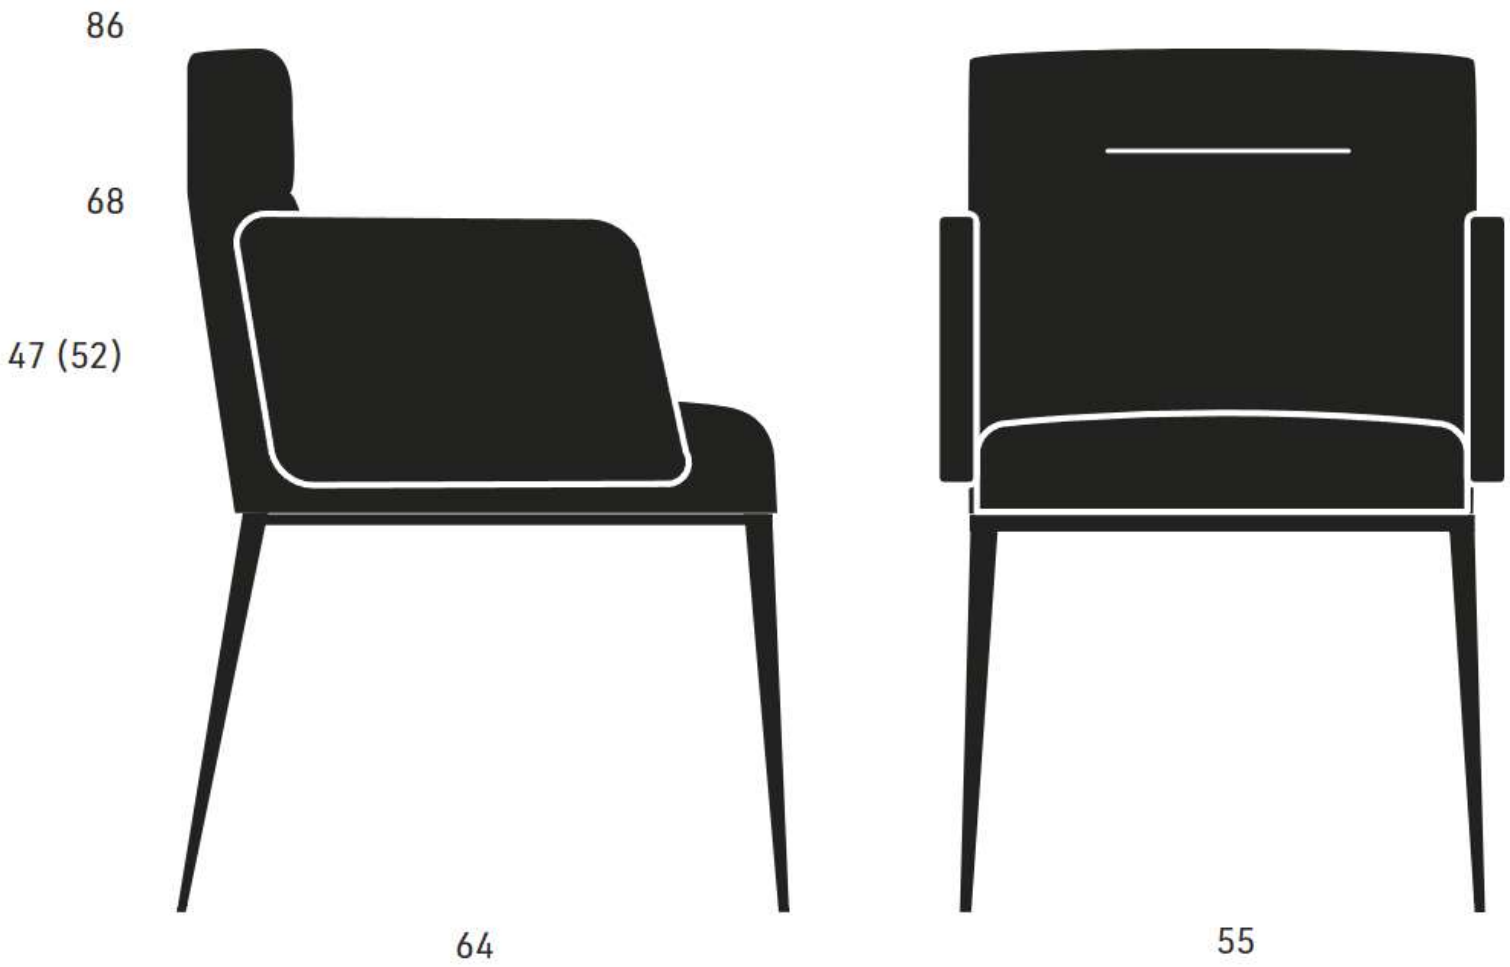

Dimensions and weight

Tubular steel skid frame

cm inch

 0 kg

Dimensions and weight

4-leg tubular steel frame conical

cm inch

 0 kg