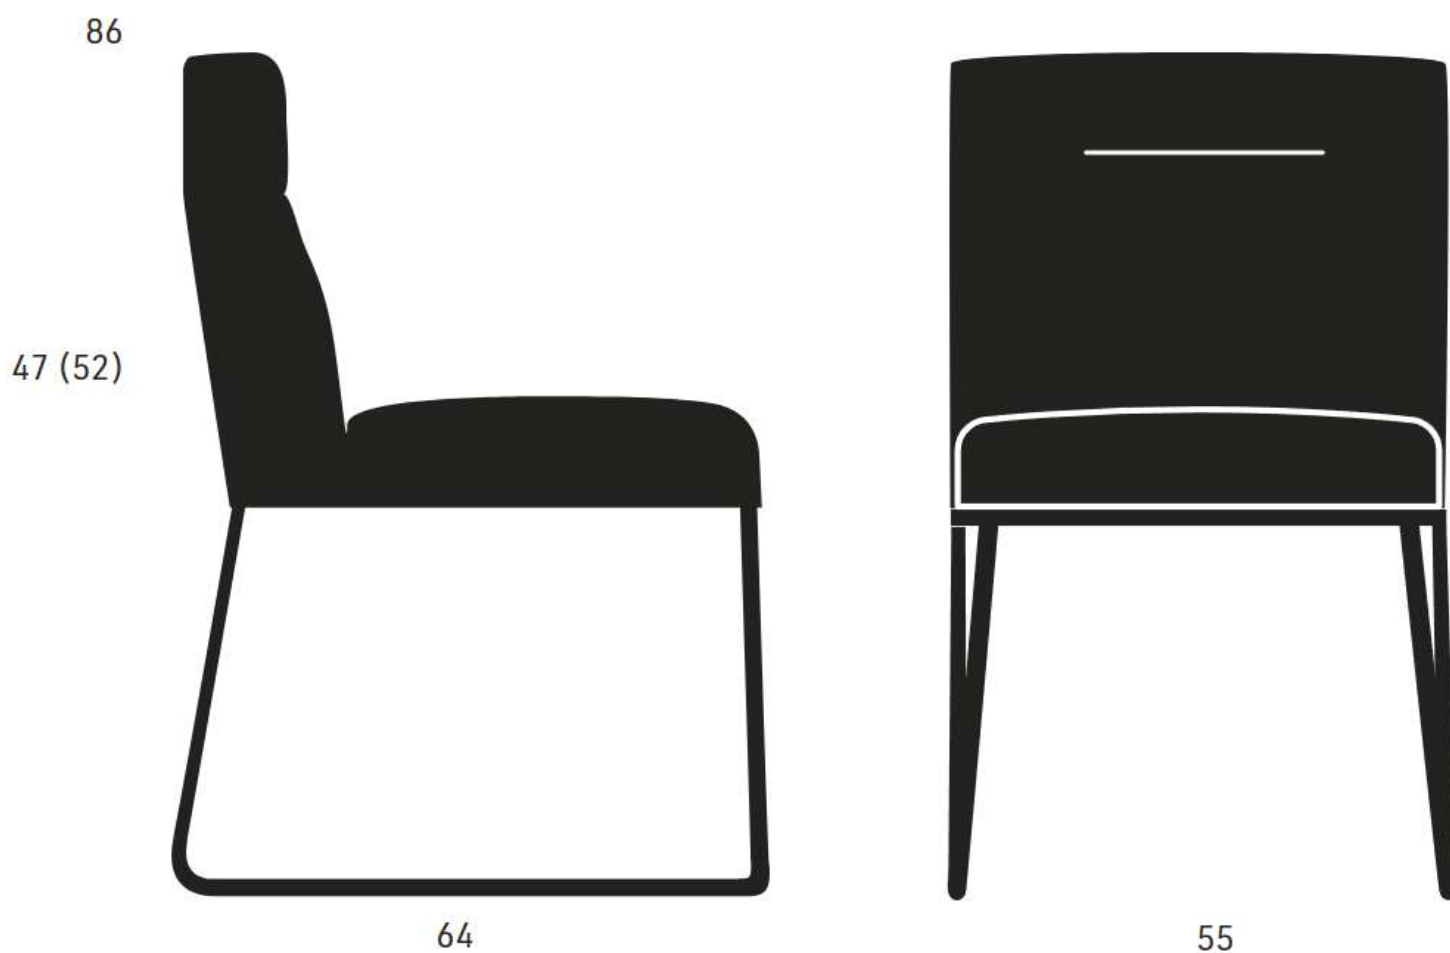

Dimensions and weight

Tubular steel skid frame

cm inch

 0 kg

Dimensions and weight

4-leg tubular steel frame conical

cm inch

 0 kg