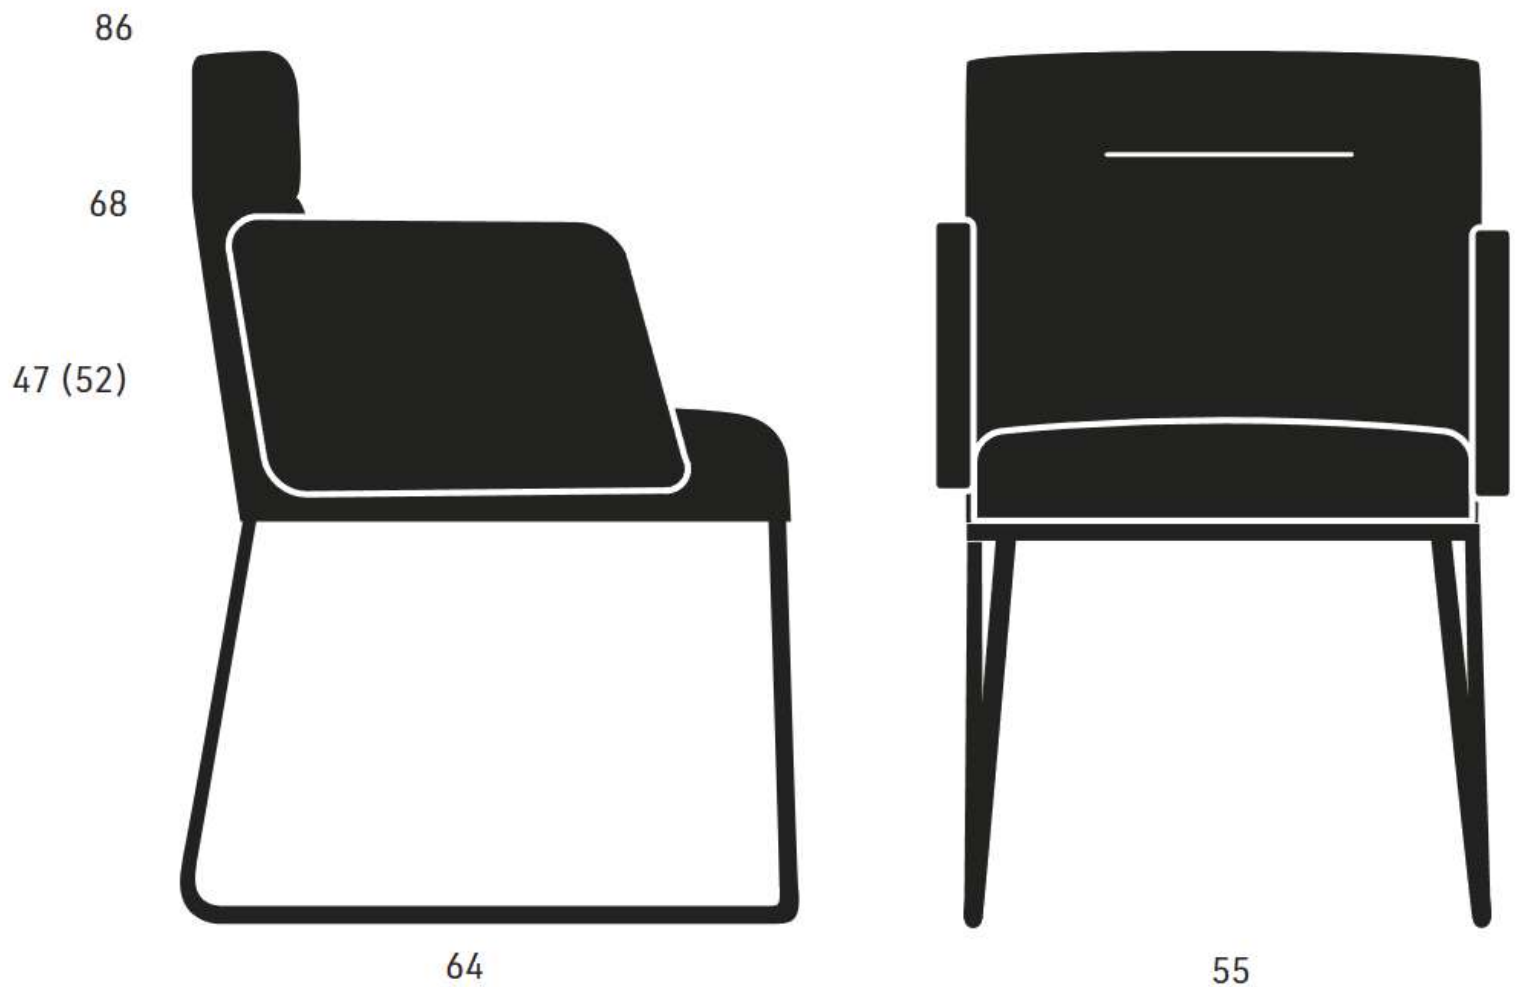

Dimensions and weight

Tubular steel skid frame

cm inch

 0 kg

Dimensions and weight

4-leg tubular steel frame conical

cm inch

 0 kg