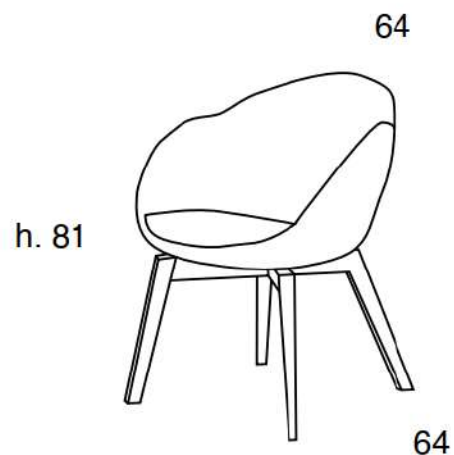

SOFTLY 03 - SEDIA:

Gambe in massello di faggio tinto rovere colori ns. campionario.
Seduta sfoderabile.

Tessuto occorrente per rivestire la sedia:

tessuto mtl. 2 x h. 1,40; pelle mq. 3.

SOFTLY 03 CHAIR:

Solid beechwood, oak lacquered in our sample colors. Completely removable cover.

Requested fabric for cover:

fabric linear meters. 2 x h. 1,40; leather squared meters 3.