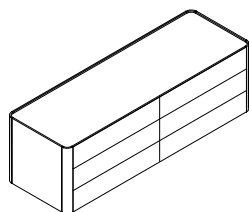

PRESOTTO

COMÒ

Comò 3 cassetti
/ 3 drawers dresser

L 1700 / W 66 7/8"
H 540 / H 21 1/4"
P 550 / D 21 5/8"