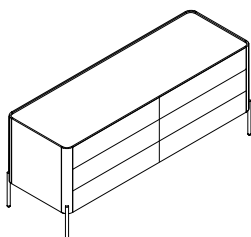

Comò 3 cassetti
/ 3 drawers dresser

L 1700 / W 66 7/8"
H 710 / H 28"
P 550 / D 21 5/8"