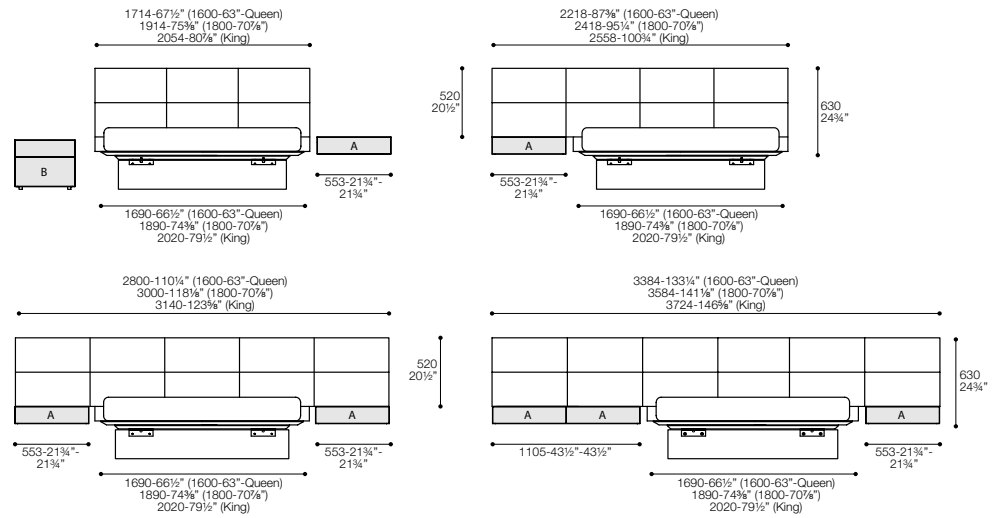

PRESOTTO

L 2050 / W 80 3/4"
P 2255 / D 88 3/4"
H 917 / H 36 1/8"

Esempi di composizione /composition examples

con cornice perimetrale
/with perimetral frame