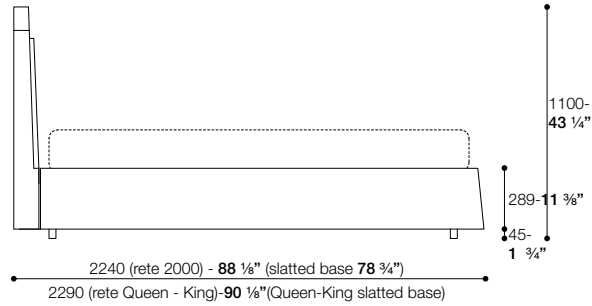

L 1974 / W 77 3/4"

P 2282 / D 89 7/8"

H 1100 / H 43 1/4"

L 1774 / W 77 3/4" Queen size

P 2332 / D 91 3/4"

H 1100 / H 43 1/4"

L 2114 / W 83 1/4" King size

P 2332 / D 91 3/4"

H 1100 / H 43 1/4"

PRESOTTO

Letto Meeting Up versione rete in appoggio / Meeting Up slatted base version supported

P

Letto Meeting Up versione rete con contenitore / Meeting Up slatted base with storage

Apertura con 1 movimento
/one movement opening