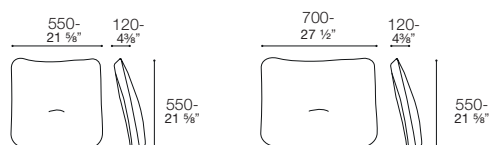

P

PRESOTTO

CENTRALE 850 /CENTRAL PIECE 33 1/2"

CENTRALE 850 BIFACCIALE /CENTRAL PIECE 33 1/2" DOUBLESIDE

P

CENTRALE 1150 /CENTRAL PIECE 45 1/4"

CENTRALE 1150 BIFACCIALE /CENTRAL PIECE 45 1/4" DOUBLESIDE

PRESOTTO

ANGOLARE /CORNER PIECE

CHAISE LONGUE P 1750 /CHAISE LONGUE D 68 7/8"

versione DX
/right version

P

POUF 850 /POUF 33 1/2"

TAVOLINO SQUARE /SQUARE TABLE

CUSCINO SCHIENALE (GOMMA + PIUMA) NON INCLUSI /BACK CUSHION (FOAM AND FEATHER) NOT INCLUDED