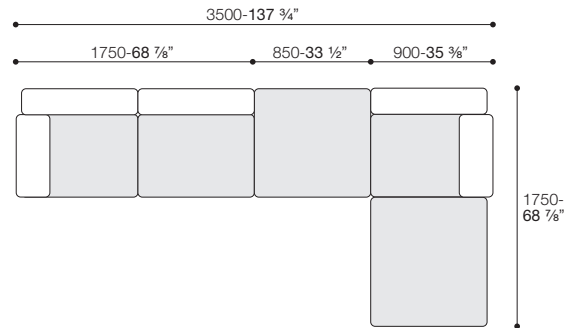

PRESOTTO

ESEMPI DI COMPOSIZIONI /COMPOSITION EXAMPLES