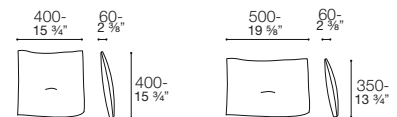

CUSCINO ORNAMENTALE (SOLO PIUMA) NON INCLUSI /DECORATIVE CUSHION (FEATHER ONLY) NOT INCLUDED