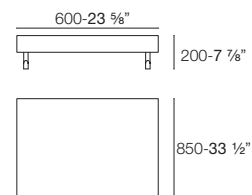

P

PRESOTTO

CENTRALE 850 /CENTRAL PIECE 33 1/2"

CENTRALE 850 BIFACCIALE /CENTRAL PIECE 33 1/2" DOUBLESIDE

P

CENTRALE 1150 /CENTRAL PIECE 45 1/4"

CENTRALE 1150 BIFACCIALE /CENTRAL PIECE 45 1/4" DOUBLESIDE

PRESOTTO

ANGOLARE /CORNER PIECE

CHAISE LONGUE P 1750 /CHAISE LONGUE D 68 7/8"

versione DX
/right version

P

POUF 850 /POUF 33 1/2"

TAVOLINO SQUARE /SQUARE TABLE

CUSCINO SCHIENALE (GOMMA + PIUMA) NON INCLUSI /BACK CUSHION (FOAM AND FEATHER) NOT INCLUDED