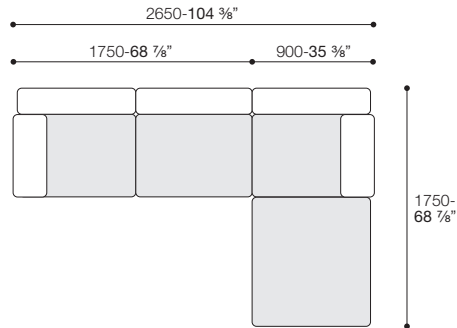

PRESOTTO

ESEMPI DI COMPOSIZIONI /COMPOSITION EXAMPLES