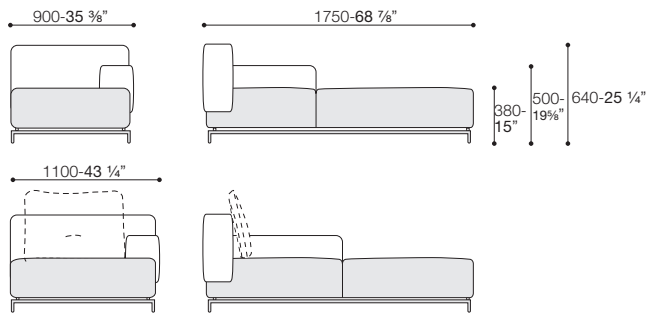

P

PRESOTTO

CENTRALE 850 /CENTRAL PIECE 33 1/2"

CENTRALE 850 BIFACCIALE /CENTRAL PIECE 33 1/2" DOUBLESIDE

P

CENTRALE 1150 /CENTRAL PIECE 45 1/4"

CENTRALE 1150 BIFACCIALE /CENTRAL PIECE 45 1/4" DOUBLESIDE

PRESOTTO

ANGOLARE /CORNER PIECE

CHAISE LONGUE P 1750 /CHAISE LONGUE D 68 7/8"

versione DX
/right version

P

POUF 850 /POUF 33 1/2"

TAVOLINO SQUARE /SQUARE TABLE

CUSCINO SCHIENALE (GOMMA + PIUMA) NON INCLUSI /BACK CUSHION (FOAM AND FEATHER) NOT INCLUDED