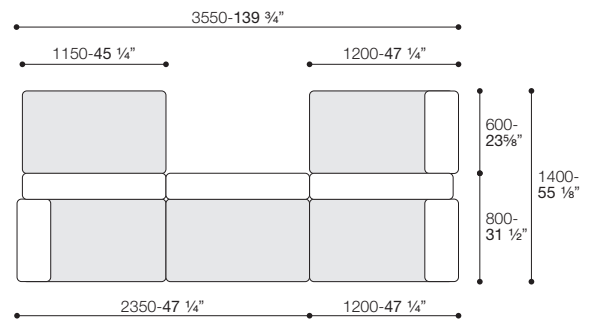

PRESOTTO

ESEMPI DI COMPOSIZIONI /COMPOSITION EXAMPLES