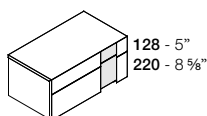

/FINISHES

Structure available in matt lacquered with vertical insert in matt lacquered, Metal Standard, glossy marble effect.

DIMENSIONI

/SIZE

comodino 2 cassetti / 2 drawers night stand

L 360 / W 14 1/8"
P 436 / D 17 1/8"
H 376 / H 14 3/4"

L 460 / W 18 1/8"
P 436 / D 17 1/8"
H 376 / H 14 3/4"

L 560 / W 22"
P 436 / D 17 1/8"
H 376 / H 14 3/4"

L 760 / W 29 7/8"
P 436 / D 17 1/8"
H 376 / H 14 3/4"

PRESOTTO

comodino 3 cassetti / 3 drawers night stand

L 360 / W 14 1/8"
P 436 / D 17 1/8"
H 507 / H 20"

L 460 / W 18 1/8"
P 436 / D 17 1/8"
H 507 / H 20

L 560 / W 22"
P 436 / D 17 1/8"
H 507 / H 20

128 - 5"
128 - 5"
220 - 8 5/8"

L 760 / W 29 7/8"
P 436 / D 17 1/8"
H 507 / H 20"