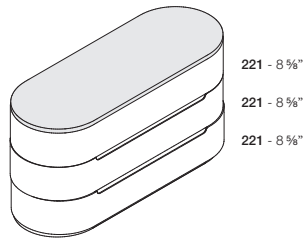

PRESOTTO

comò 3 cassetti / 3 drawers dresser night stand

221 - 8 5/8"

221 - 8 5/8"

221 - 8 5/8"

L 1407 / W 55 3/8"

P 527 / D 20 3/4"

H 725 / H 28 1/2"

P