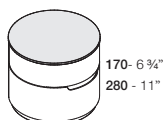

/TECHNICAL INFO

Night set with structure made of wood particles. Globo features curved plywood fronts, also available with 20 mm thick marble top. Handle opening is recessed in the front.

P

FINITURE

Struttura disponibile in laccato opaco o lucido. Top laccato in tinta o disponibile anche in marmo.

/FINISHES

Structure available in matt or glossy lacquered. Top lacquered to match, available also in marble.

DIMENSIONI

/SIZE

comodino 2 cassetti / 2 drawers night stand

L 495 / W 19 1/2"

P 495 / D 19 1/2"

H 500 / H 19 5/8"