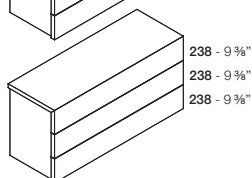

L 1479 / W 58 1/4"
P 532 / D 21"
H 743 / H 29 1/4"

comò 5 cassetti / 5 drawers dresser