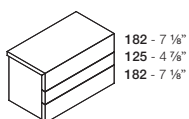

## DIMENSIONI

/SIZE

comodino 2 cassetti / 2 drawers night stand

L 393 / W 13 7/8"  
P 436 / D 17 1/8"  
H 390 / H 15 3/8"

L 493 / W 17 7/8"  
P 436 / D 17 1/8"  
H 390 / H 15 3/8"

L 593 / W 21 3/4"  
P 436 / D 17 1/8"  
H 390 / H 15 3/8"

L 793 / W 29 5/8"  
P 436 / D 17 1/8"  
H 390 / H 15 3/8"

# PRESOTTO

comodino 3 cassetti / 3 drawers night stand

L 393 / W 15 1/2"  
P 436 / D 17 1/8"  
H 519 / H 20 3/8"

L 493 / W 19 3/8"  
P 436 / D 17 1/8"  
H 519 / H 20 3/8"

L 593 / W 21 3/4"  
P 436 / D 17 1/8"  
H 519 / H 20 3/8"

L 793 / W 29 5/8"  
P 436 / D 17 1/8"  
H 519 / H 20 3/8"

comò 3 cassetti / 3 drawers dresser

P

L 1245 / W 49"  
P 532 / D 21"  
H 743 / H 29 1/4"

L 1479 / W 58 1/4"  
P 532 / D 21"  
H 743 / H 29 1/4"

comò 5 cassetti / 5 drawers dresser