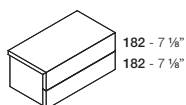

## DIMENSIONI

/SIZE

comodino 2 cassetti / 2 drawers night stand

L 393 / W 13 7/8"  
P 436 / D 17 1/8"  
H 390 / H 15 3/8"

L 493 / W 17 7/8"  
P 436 / D 17 1/8"  
H 390 / H 15 3/8"

L 593 / W 21 3/4"  
P 436 / D 17 1/8"  
H 390 / H 15 3/8"

L 793 / W 29 5/8"  
P 436 / D 17 1/8"  
H 390 / H 15 3/8"