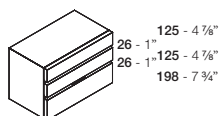

/FINISHES

Structure in matt lacquered or veneer.

P

DIMENSIONI

/SIZE

comodino 2 cassetti / 2 drawers night stand

L 353 / W 13 7/8"
P 436 / D 17 1/8"
H 372 / H 14 5/8"

L 453 / W 17 7/8"
P 436 / D 17 1/8"
H 372 / H 14 5/8"

L 553 / W 21 3/4"
P 436 / D 17 1/8"
H 372 / H 14 5/8"

125 - 4 7/8"
26 - 1"
198 - 7 3/4"

L 753 / W 29 5/8"
P 436 / D 17 1/8"
H 372 / H 14 5/8"

PRESOTTO

comodino 3 cassetti / 3 drawers night stand

L 353 / W 13 7/8"
P 436 / D 17 1/8"
H 523 / H 20 5/8"

L 453 / W 17 7/8"
P 436 / D 17 1/8"
H 523 / H 20 5/8"

L 553 / W 21 3/4"
P 436 / D 17 1/8"
H 523 / H 20 5/8"

L 753 / W 29 5/8"
P 436 / D 17 1/8"
H 523 / H 20 5/8"

comò 3 cassetti / 3 drawers dresser

P

L 1439 / W 56 5/8"
P 532 / D 21"
H 723 / H 28 1/2"