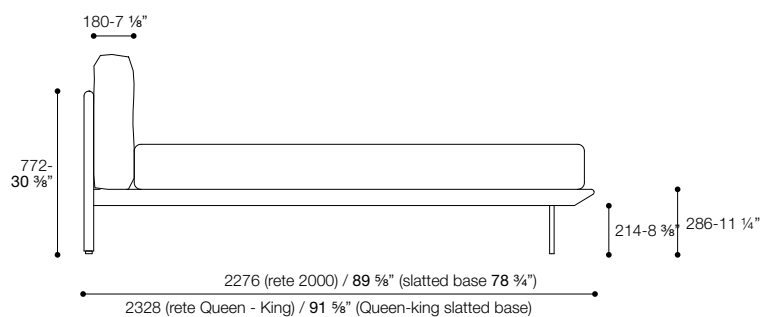

DIMENSIONI

/SIZE

L 1715 / W 67 1/2"

P 2276 / D 89 5/8"

H 886 / H 34 7/8"

L 1915 / W 75 3/8"

P 2276 / D 89 5/8"

H 886 / H 34 7/8"

L 1715 / W 67 1/2"

P 2328 / D 91 5/8"

H 886 / H 34 7/8"

Queen size

L 2055 / W 80 7/8"

P 2328 / D 91 5/8"

H 886 / H 34 7/8"

King size

PRESOTTO

Letto Cali / Cali bed

1715 (rete 1600) - 1915 (rete 1800) / 67 1/2" (slatted base 63") - 75 3/8" (slatted base 70 7/8")
1715 (rete Queen) - 2055 (rete King) / 67 1/2" (Queen slatted base) - 80 7/8" (King slatted base)