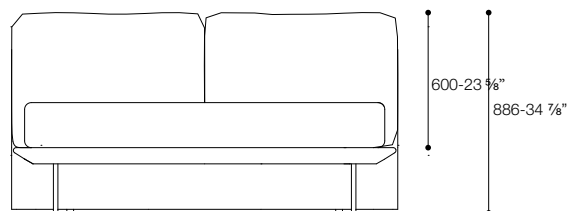

DIMENSIONI

/SIZE

L 1715 / W 67 1/2"

P 2276 / D 89 5/8"

H 886 / H 34 7/8"

L 1915 / W 75 3/8"

P 2276 / D 89 5/8"

H 886 / H 34 7/8"

L 1715 / W 67 1/2"

P 2328 / D 91 5/8"

H 886 / H 34 7/8"

Queen size

L 2055 / W 80 7/8"

P 2328 / D 91 5/8"

H 886 / H 34 7/8"

King size

PRESOTTO

Letto Cali / Cali bed

1715 (rete 1600) - 1915 (rete 1800) / 67 1/2" (slatted base 63") - 75 3/8" (slatted base 70 7/8")
1715 (rete Queen) - 2055 (rete King) / 67 1/2" (Queen slatted base) - 80 7/8" (King slatted base)