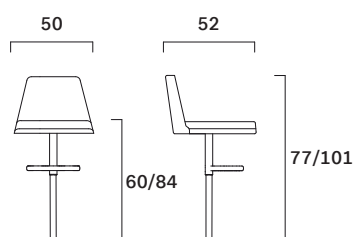

Collection of padded chairs upholstered in leather or fabric, legs in ash wood with open-pore finish. Height adjustable stool with chrome plated steel base.

Peso/Weight: 21,8 kg
Cubaggio/Cubage: 0,22 m³ 24,5 Kg 52x52x81 cm