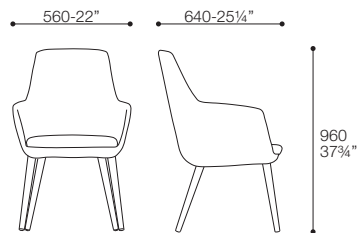

/FINISHES

Fabrics available in cat. B,F,G,L,M, Leather, Extra Leather and Super Leather not removable.

Solid wood legs in Seppia Oak stained ash or black lacquered ash.

DIMENSIONI

/SIZE

L 540 / W 21 1/4"

P 640 / D 25 1/4"

H 960 / H 37 3/4"

L 560 / W 22"

P 640 / D 25 1/4"

H 960 / H 37 3/4"

H seduta 500 / H seat 19 5/8"

PRESOTTO

sedia Lyra
/Lyra chair

P