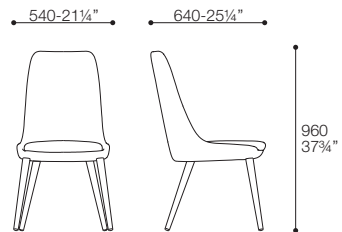

H 960 / H 37 3/4"

L 560 / W 22"

P 640 / D 25 1/4"

H 960 / H 37 3/4"

H seduta 500 / H seat 19 5/8"

PRESOTTO

sedia Lyra
/Lyra chair

P