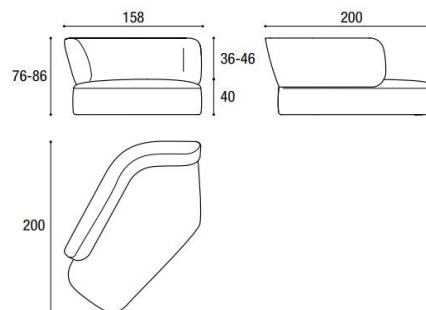

LONDY SOFA - DIVANO LATERALE//SIDE SOFA

LONDY SOFA - DIVANO CENTRALE//CENTRAL SOFA

LONDY SOFA - CHAISE LONGUE LATERALE//SIDE CHAISE LONGUE

LONDY SOFA - CHAISE LONGUE LATERALE INCLINATA//INCLINED SIDE CHAISE LONGUE