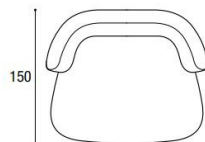

LONDY SOFA - DAY BED

LONDY SOFA - CUSCINI INTERNO FIBRA ANALLERGICA//CUSHIONS FILLED WITH HYPOALLERGENIC FIBRES

	L/W	H
Cuscino a saponetta quadrata <i>Square soap-shaped cushion</i>	37	37
Cuscino a saponetta lombare <i>Back-support soap-shaped cushion</i>	50	27
Cuscino con fascia stretta <i>Cushion with narrow panel</i>	60	60