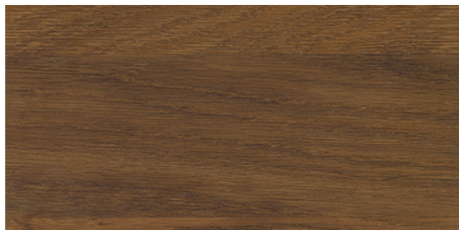

new

Lamello round

Coffee table

Design
Dolf & Max Langemann

Natural oak, oiled

Natural walnut, oiled

Natural walnut black, oiled

Natural oak bianco, oiled

Natural oak white, oiled

Natural core ash, oiled

Natural core ash white, oiled

Natural elm, oiled

Natural smoked oak, oiled

Natural smoked oak grey, oiled

Natural smoked oak black, oiled