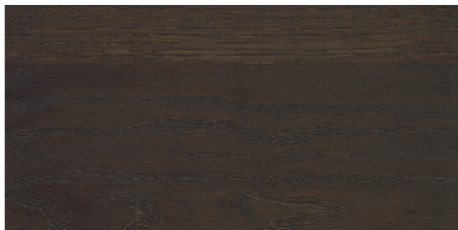

new

Lamello round

Coffee table

Design
Dolf & Max Langemann

Natural oak, oiled

Natural walnut, oiled

Natural walnut black, oiled

Natural oak bianco, oiled

Natural oak white, oiled

Natural core ash, oiled

Natural core ash white, oiled

Natural elm, oiled

Natural smoked oak, oiled

Natural smoked oak grey, oiled

Natural smoked oak black, oiled