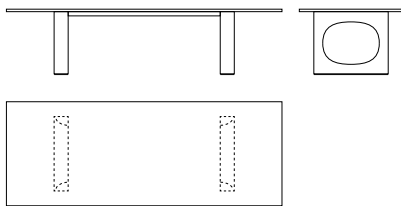

L 250 P 110 H 75 cm
 W 98^{3/8}" D 43^{2/8}" H 29^{1/8}"

L 280 P 110 H 75 cm
 W 110^{2/8}" D 43^{2/8}" H 29^{1/8}"

Table with central base - oval top
 L 220 P 110 H 75 cm
 W 86^{5/8}" D 43^{2/8}" H 29^{1/8}"

L 250 P 110 H 75 cm
 W 98^{3/8}" D 43^{2/8}" H 29^{1/8}"

L 280 P 110 H 75 cm
 W 110^{2/8}" D 43^{2/8}" H 29^{1/8}"

Console table
 L 140 P 35 H 94 cm
 W 55^{1/8}" D 13^{6/8}" H 37"

L 160 P 35 H 94 cm
 W 63" D 13^{6/8}" H 37"

L 180 P 35 H 94 cm
 W 70^{7/8}" D 13^{6/8}" H 37"

Console table - Laminam® top
 L 140 P 40 H 94 cm
 W 55^{1/8}" D 15^{6/8}" H 37"

L 160 P 40 H 94 cm
 W 63" D 15^{6/8}" H 37"

Table with double base
 L 320 P 120 H 75 cm
 W 126" D 47^{2/8}" H 29^{1/8}"

L 360 P 135 H 75 cm
 W 141^{6/8}" D 53^{1/8}" H 29^{1/8}"

Accessories

- Cable ducting hole
- Cable ducting
- Cabling network

Steel base

White metal

London grey metal

Black metal

Steel base Exclusive