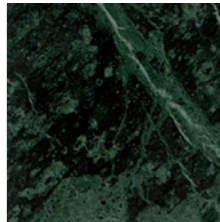

Steel base Exclusive

Exclusive Champagne

Exclusive Brown

Exclusive Onyx Black

Exclusive Space Gray

Wood top

European oak effect

Walnut stained oak effect

Black oak effect

Fenix-NTM® top

Kos white 0032

London grey 0718

Ingo black 0720

Marble top

Marquinia Black

Carrara's White

Dark Emperador

Green Alps

Calacatta

More finishes and coverings info:

[Materials & Finishes](#)