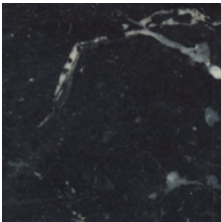

Black oak effect

Fenix-NTM® top

Kos white 0032

London grey 0718

Ingo black 0720

Marble top

Marquinia Black

Carrara's White

Dark Emperador

Green Alps

Calacatta

More finishes and coverings info:

[Materials & Finishes](#)