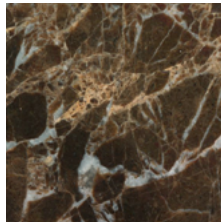

Steel base Exclusive

Exclusive Champagne

Exclusive Brown

Exclusive Onyx Black

Exclusive Space Gray

Wood top

European oak effect

Walnut stained oak effect

Black oak effect

Fenix-NTM® top

Kos white 0032

London grey 0718

Ingo black 0720

Marble top

Marquinia Black

Carrara's White

Dark Emperador

Green Alps

Calacatta

More finishes and coverings info:

[Materials & Finishes](#)