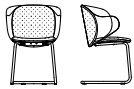

Lounge armchair
L 83 P 83 H 84 cm
W 32^{5/8} D 32^{5/8} H 33^{1/8}"

Slide frame
L 47-60 P 53 H 81 cm
W 18^{1/8}-23^{5/8} D 20^{7/8} H 31^{7/8}"

5-spoke base with castors
L 72 P 72 H 74/86 cm
W 28^{3/8} D 28^{3/8} H 29^{1/8}/33^{7/8}"

Backrest small

Backrest large

Backrest with arm

Ottoman
L 83 P 83 H 38 cm
W 32^{5/8} D 32^{5/8} H 15"

Cantilever base
L 47-60 P 53 H 80 cm
W 18^{1/8}-23^{5/8} D 20^{7/8} H 31^{1/8}"

Stool on slide frame
L 47-60 P 53 H 100-110 cm
W 18^{1/8}-23^{5/8} D 20^{7/8} H 39^{3/8}-43^{2/8}"

Removable headrest for Relax
L 38 cm
W 15"

Accessories

- Set of felt feet (4-leg and slide-frame versions)
- Return mechanism (Relax and Lounge versions)
- Removable headrest (Relax version)

Wood legs

Beech effect