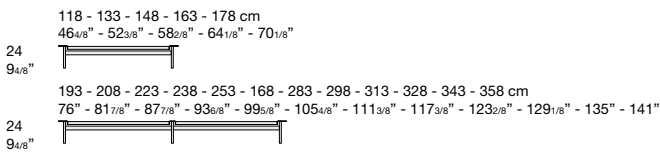

KRISTALIA

Dimensions

Free-standing base units, on base support and suspended **P 50 cm D 19⁵/₈"**

Metal base supports **P 42 cm D 16⁴/₈"**

Metal trays **P 50 cm D 19⁵/₈"**

Wall units **P 35 cm D 13⁶/₈"**

Top for base units **P 50 cm D 19⁵/₈"**

Top for base units/Folder edge shelf **P 50 cm D 19⁵/₈"**

Wall units, 1 open side **P 35 cm D 13⁶/₈"**

Metal wall units, 1 open side **P 35 cm D 13⁶/₈"**

Base units
P 50 cm D 19⁵/₈"

Wall units
P 35 cm D 13⁶/₈"