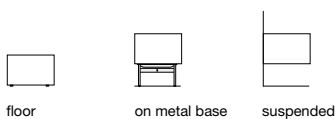

KRISTALIA

Dimensions

Free-standing base units, on base support and suspended **P 50 cm D 19⁵/₈"**

Metal base supports **P 42 cm D 16⁴/₈"**

Metal trays **P 50 cm D 19⁵/₈"**

Wall units **P 35 cm D 13⁶/₈"**

Top for base units **P 50 cm D 19⁵/₈"**

Top for base units/Folder edge shelf **P 50 cm D 19⁵/₈"**

Wall units, 1 open side **P 35 cm D 13⁶/₈"**

Metal wall units, 1 open side **P 35 cm D 13⁶/₈"**

Base units
P 50 cm D 19⁵/₈"

Wall units
P 35 cm D 13⁶/₈"