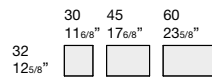

KRISTALIA

Dimensions

Free-standing base units, on base support and suspended **P 50 cm D 19⁵/₈"**

Metal base supports **P 42 cm D 16⁴/₈"**

Metal trays **P 50 cm D 19⁵/₈"**

Wall units **P 35 cm D 13⁶/₈"**

Top for base units **P 50 cm D 19⁵/₈"**

Top for base units/Folder edge shelf **P 50 cm D 19⁵/₈"**

Wall units, 1 open side **P 35 cm D 13⁶/₈"**

Metal wall units, 1 open side **P 35 cm D 13⁶/₈"**

Base units
P 50 cm D 19⁵/₈"

Wall units
P 35 cm D 13⁶/₈"