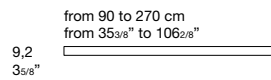

KRISTALIA

Dimensions

Free-standing base units, on base support and suspended **P 50 cm D 19⁵/₈"**

Metal base supports **P 42 cm D 16⁴/₈"**

Metal trays **P 50 cm D 19⁵/₈"**

Wall units **P 35 cm D 13⁶/₈"**

Top for base units **P 50 cm D 19⁵/₈"**

Top for base units/Folder edge shelf **P 50 cm D 19⁵/₈"**

Wall units, 1 open side **P 35 cm D 13⁶/₈"**

Metal wall units, 1 open side **P 35 cm D 13⁶/₈"**

Base units
P 50 cm D 19⁵/₈"

Wall units
P 35 cm D 13⁶/₈"