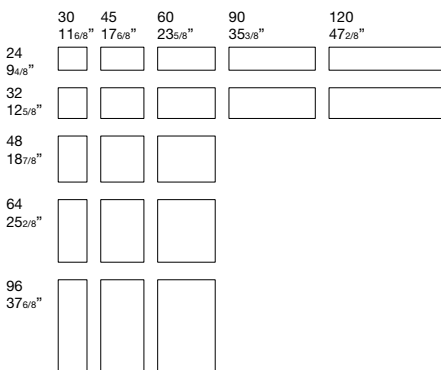

KRISTALIA

Dimensions

Free-standing base units, on base support and suspended **P 50 cm D 19⁵/₈"**

Metal base supports **P 42 cm D 16⁴/₈"**

Metal trays **P 50 cm D 19⁵/₈"**

Wall units **P 35 cm D 13⁶/₈"**

Top for base units **P 50 cm D 19⁵/₈"**

Top for base units/Folder edge shelf **P 50 cm D 19⁵/₈"**

Wall units, 1 open side **P 35 cm D 13⁶/₈"**

Metal wall units, 1 open side **P 35 cm D 13⁶/₈"**

Base units
P 50 cm D 19⁵/₈"

Wall units
P 35 cm D 13⁶/₈"