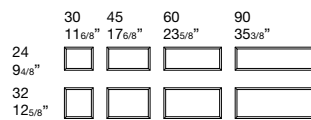

KRISTALIA

Dimensions

Free-standing base units, on base support and suspended **P 50 cm D 19⁵/₈"**

Metal base supports **P 42 cm D 16⁴/₈"**

Metal trays **P 50 cm D 19⁵/₈"**

Wall units **P 35 cm D 13⁶/₈"**

Top for base units **P 50 cm D 19⁵/₈"**

Top for base units/Folder edge shelf **P 50 cm D 19⁵/₈"**

Wall units, 1 open side **P 35 cm D 13⁶/₈"**

Metal wall units, 1 open side **P 35 cm D 13⁶/₈"**

Base units
P 50 cm D 19⁵/₈"

Wall units
P 35 cm D 13⁶/₈"