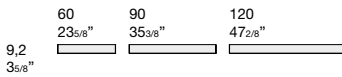

KRISTALIA

Dimensions

Free-standing base units, on base support and suspended **P 50 cm D 19⁵/₈"**

Metal base supports **P 42 cm D 16⁴/₈"**

Metal trays **P 50 cm D 19⁵/₈"**

Wall units **P 35 cm D 13⁶/₈"**

Top for base units **P 50 cm D 19⁵/₈"**

Top for base units/Folder edge shelf **P 50 cm D 19⁵/₈"**

Wall units, 1 open side **P 35 cm D 13⁶/₈"**

Metal wall units, 1 open side **P 35 cm D 13⁶/₈"**

Base units
P 50 cm D 19⁵/₈"

Wall units
P 35 cm D 13⁶/₈"