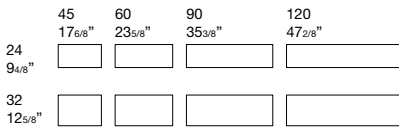

KRISTALIA

Dimensions

Free-standing base units, on base support and suspended **P 50 cm D 19⁵/₈"**

Metal base supports **P 42 cm D 16⁴/₈"**

Metal trays **P 50 cm D 19⁵/₈"**

Wall units **P 35 cm D 13⁶/₈"**

Top for base units **P 50 cm D 19⁵/₈"**