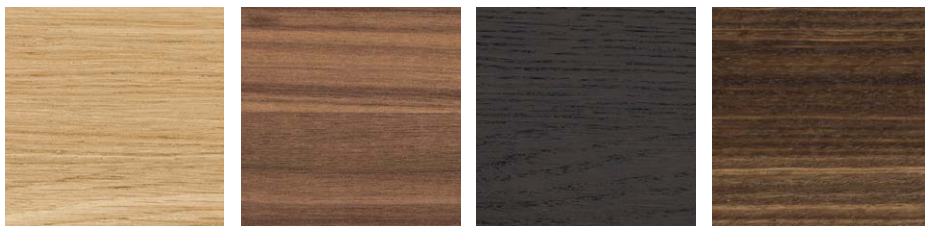

Bases opening

Wall units opening

Accessories

Dimmable LED lights
Switch-on by remote control or direct drive

Wood finishes

Rovere Naturale

Noce

Rovere Nero