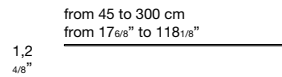

KRISTALIA

Dimensions

Free-standing base units, on base support and suspended **P 50 cm D 19⁵/₈"**

Metal base supports **P 42 cm D 16⁴/₈"**

Metal trays **P 50 cm D 19⁵/₈"**

Wall units **P 35 cm D 13⁶/₈"**

Top for base units **P 50 cm D 19⁵/₈"**

Top for base units/Folder edge shelf **P 50 cm D 19⁵/₈"**

Wall units, 1 open side **P 35 cm D 13⁶/₈"**

Metal wall units, 1 open side **P 35 cm D 13⁶/₈"**

Base units
P 50 cm D 19⁵/₈"

Wall units
P 35 cm D 13⁶/₈"