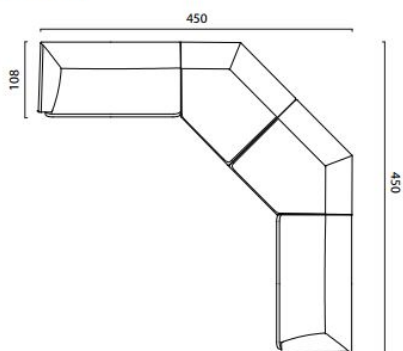

Composition 7
FG 521.10 + FG 521.14 + FG 521.15
+ FG 521.11