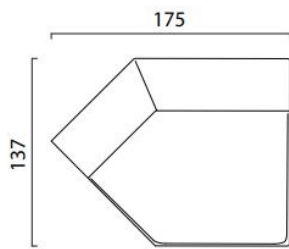

Tutti i prodotti, le dimensioni e le finiture sono soggetti a modifica senza preavviso e devono essere ritenuti puramente indicativi.
All products, dimensions and finishes are subject to change without notice and should be regarded as merely indicative.

Il sovrapprezzo per la spedizione VIA AEREA verrà calcolato in base al quantitativo ordinato.
Surcharge for AIR FREIGHT will be calculated on the quantity ordered.

* Il prezzo ed il consumo per rivestimento con tessuto cliente con motivi particolari o in velluto potrebbero variare.
* The price and requested yardage for upholstery with COM such as patterned or velvet fabrics may vary.

listino 2024 pricelist - IVA non inclusa / VAT not included

77

GAST

Design Louis Arrivillaga

Collezione di divani chiusi ed elementi componibili. Struttura in legno multistrato imbottita in poliuretano espanso a quote differenziate. Cuscini di seduta e schienale in poliuretano espanso e memory foam con rivestimento in trapuntino. Rivestimento in pelle o tessuto. Piedini in materiale termoplastico nero a scomparsa.

Collection of fixed sofas and modular elements. Plywood structure padded with polyurethane foam of different densities. Seat and back cushions in polyurethane and memory foam with quilt cover. Upholstered in leather or fabric. Hidden glides in black thermoplastic material.

FG52114 Gast (left lounge pentagon section)

divano - sofa

H 40 - 64,5 - 67 54,0 Kg

2,51 m³ - 115,0 Kg - 190x150x88 cm
(Bancale compreso / Pallet included)

09 Raffaello pelle - leather

07 Tiepolo pelle - leather

46 Leonardo pelle - leather

08 Anilina - 31 Michelangelo pelle - leather

Cat. A tessuto - fabric

Cat. B tessuto - fabric

Cat. C tessuto - fabric

Cat. D tessuto - fabric

Cat. Plus tessuto - fabric

COM * (H. 140 cm) quantità richiesta/quantity required 8,50 m

COL quantità richiesta/quantity required 14,50 m²

Interliner for UK/USA (pag. 153)

PH52114 Cover

fodera tessuto - fabric cover

6,0 Kg

0,08 m³ - 8,0 Kg - 56x68x17 cm

Cat. A tessuto - fabric

Cat. B tessuto - fabric

Cat. C tessuto - fabric

Cat. D tessuto - fabric

Cat. Plus tessuto - fabric

COM * (H. 140 cm) quantità richiesta/quantity required 8,50 m