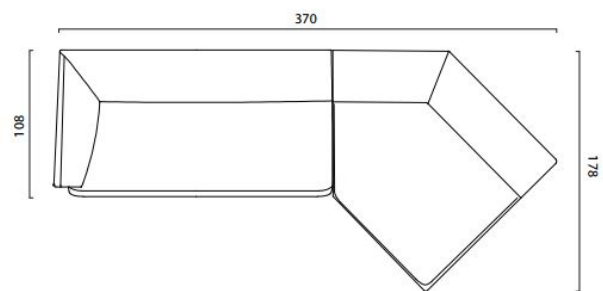

Composition 4
FG 521.10 + FG 521.14