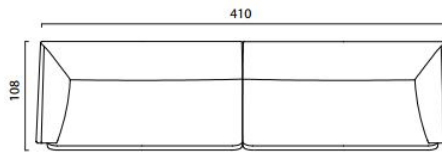

Composition 1
FG 521.10 + FG 521.11