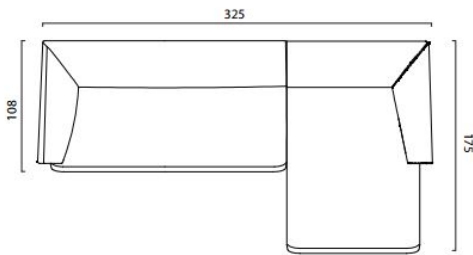

Composition 3
FG 521.10 + FG 521.21