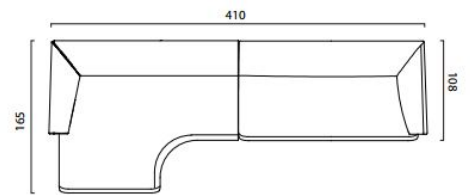

Composition 2
FG 521.12 + FG 521.11