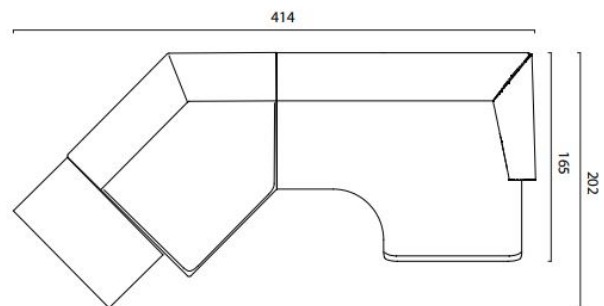

Composition 6
FG 521.30 + FG 521.15 + FG 521.13