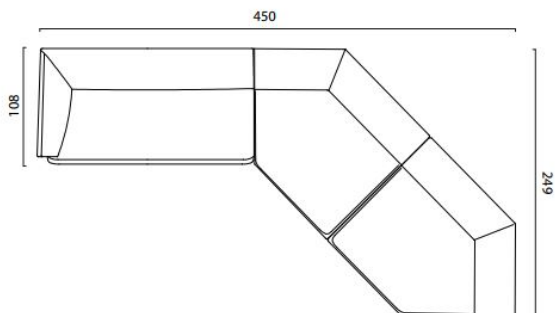

Composition 5
FG 521.10 + FG 521.14 + FG 521.15