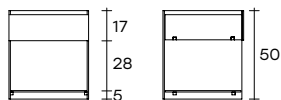

dino

DESIGN CRS FIAM

Comodino in vetro curvato da 8 mm con cassetto in legno laccato colore bianco, nero, marrone-grey e frontalino in vetro da 8 mm verniciato in tinta.

Bedside table in 8 mm-thick curved glass with lacquered wood drawer white, black or brown-grey. Front panel in 8 mm glass painted in matching colours.

portata sul piano: 20 kg
portata sul ripiano: 20 kg
load capacity on top: 20 kg
load capacity on shelf: 20 kg

dimensioni L, P, H
dimensions L, W, H
(cm)

COD./CODE

Ø/L

P/W

H

peso netto
net weight
(kg)

peso lordo
gross weight
(kg)

volume imballo
package volume
(m³)

Comodino in vetro curvato con cassetto laccato bianco.
Bedside table in curved glass with drawer white lacquered.

DIN/B

45

46

50

24

30