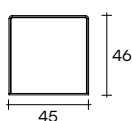

dino

DESIGN CRS FIAM

Comodino in vetro curvato da 8 mm con cassetto in legno laccato colore bianco, nero, marrone-grey e frontalino in vetro da 8 mm verniciato in tinta.

Bedside table in 8 mm-thick curved glass with lacquered wood drawer white, black or brown-grey. Front panel in 8 mm glass painted in matching colours.

portata sul piano: 20 kg
portata sul ripiano: 20 kg
load capacity on top: 20 kg
load capacity on shelf: 20 kg

dimensioni L, P, H
dimensions L, W, H
(cm)

COD./CODE

Ø/L

P/W

H

peso netto
net weight
(kg)

peso lordo
gross weight
(kg)

volume imballo
package volume
(m³)

Comodino in vetro curvato con cassetto laccato bianco.
Bedside table in curved glass with drawer white lacquered.

DIN/B

45

46

50

24

30