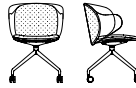

Trestle with castors
L 75 P 75 H 81 cm
W 29⁴/₈" D 29⁴/₈" H 31⁷/₈"