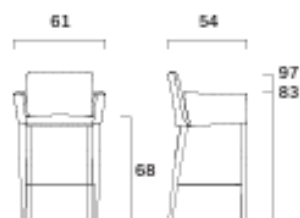

Bella CP  
FG 320.14

Bella B  
FG 320.16

Bella H PW  
FG 320.12

Frag Srl reserves the right to make technological and aesthetic improvements to its models, including changes to the sizes and materials, without notice. The technical drawings do not define the details of the product. The measurement in the technical sheet are indicative and may undergo changes. In particular, the dimensions of the padded parts are subject to usage tolerances over time caused by the the normal adjustment of the padding. For the specific information please contact the dealer closest to you.

Peso/Weight: 12,1 kg  
Cubaggio/Cubage: 0,35 m<sup>3</sup> 14,9 Kg 64x56x98 cm