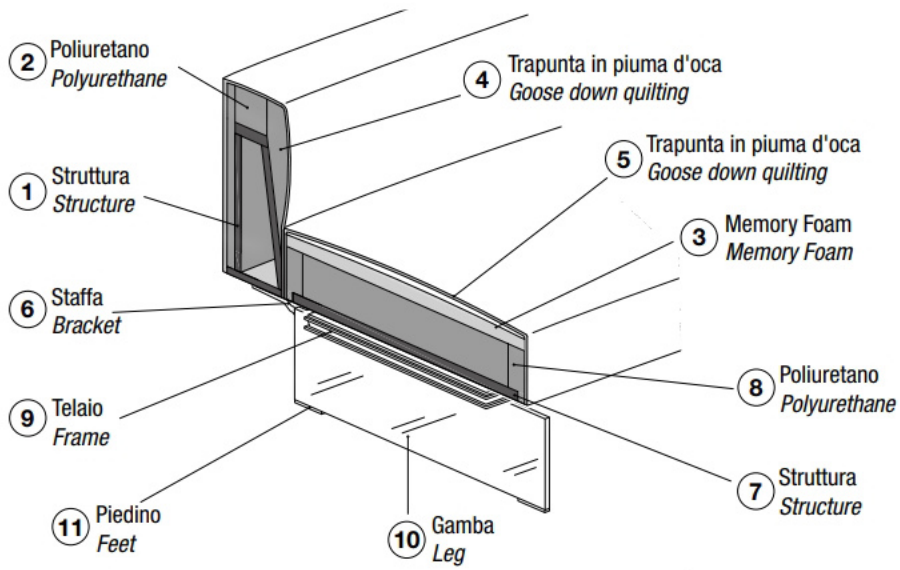

Design Daniele Lago · 2021

AIR SOFT SOFA 1902 - Please 803 fabric. Extra-clear glass legs.

W386,4cm / D167,4cm / H69cm

AIR SOFT SOFA 1901 - Axum 30 fabric. Peltro steel legs.

W397,4cm / D294,4cm / H69cm

AIR SOFT SOFA

Gambe in vetro extra-chiaro
Extra-clear glass legs

Gambe in acciaio Peltro steel o Titanio steel.
Steel legs in Peltro Steel or Titanio Steel.

Destra//Right

Sinistra//Left

	Gambe Legs	Codice Code	A	B	C	P	Tessuto Fabric	Pelle Leather
<p>L/W P//D</p> <p>167,4 103,0</p>								
<p>204,2 103,0</p>								
<p>204,2 103,0</p>								
<p>241,0 103,0</p>								
<p>241,0 103,0</p>								