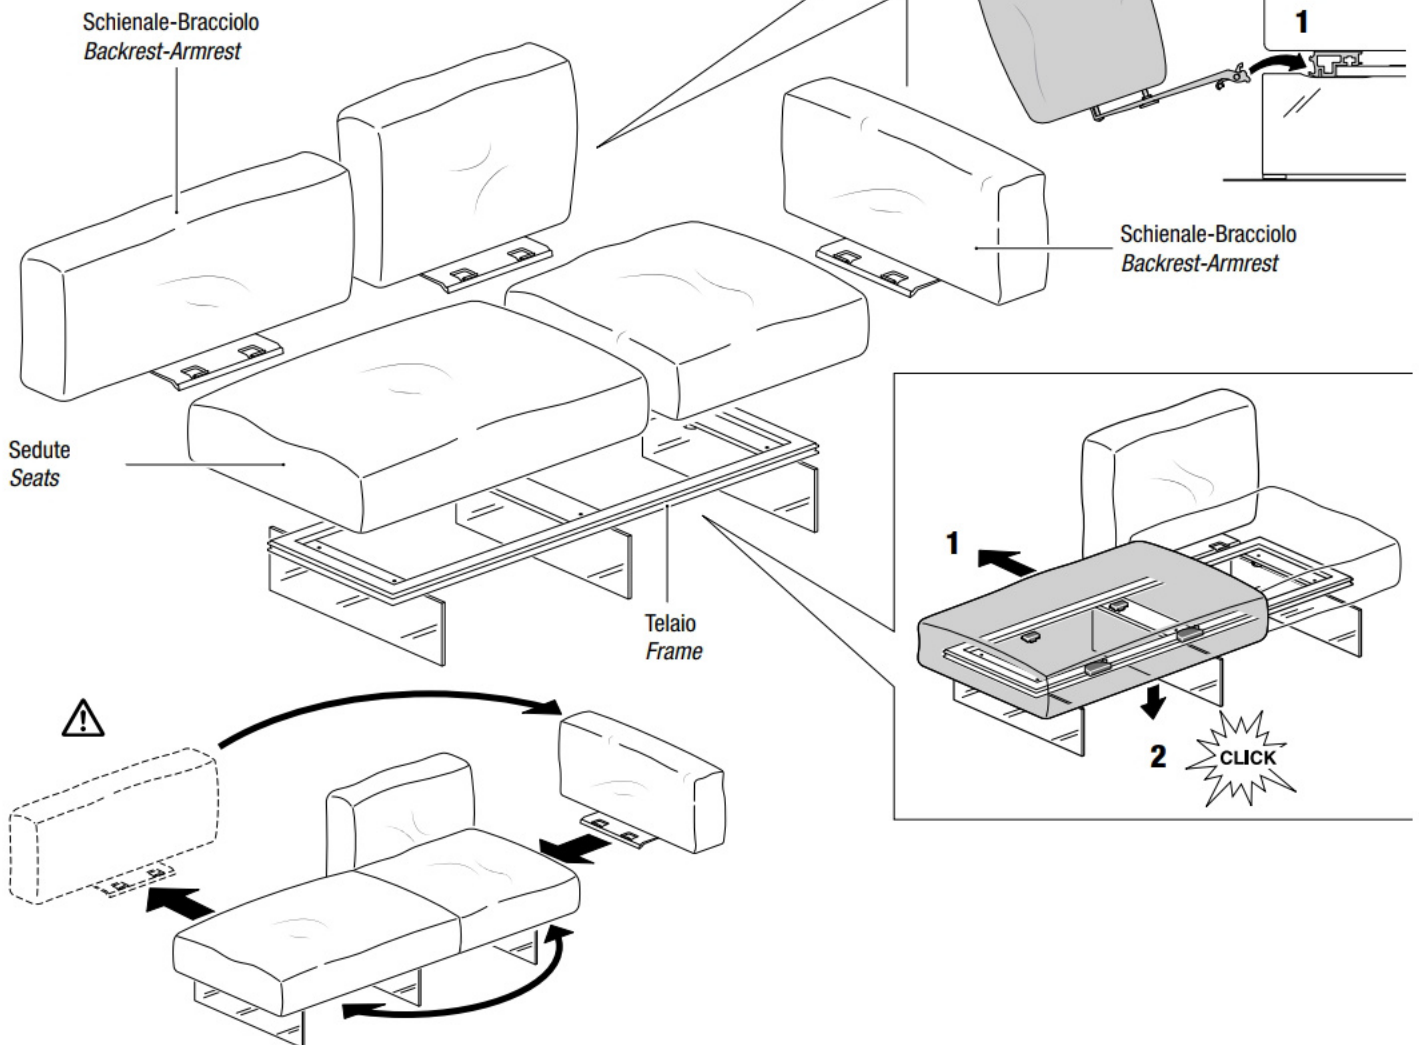

Componenti//Components