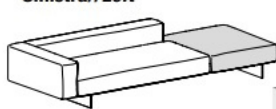

Gambe in vetro extra-chiaro
Extra-clear glass legs

Gambe in acciaio Peltro steel o Titanio steel.
Steel legs in Peltro Steel or Titanio Steel.

Destra//Right

Sinistra//Left

L/W	P//D	Gambe Legs	Codice Code	A	B	C	P	Tessuto Fabric	Pelle Leather
204,2	103,0								