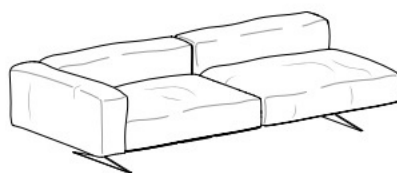

Gambe in acciaio Peltro steel o Titanio steel.
Steel legs in Peltro Steel or Titanio Steel.