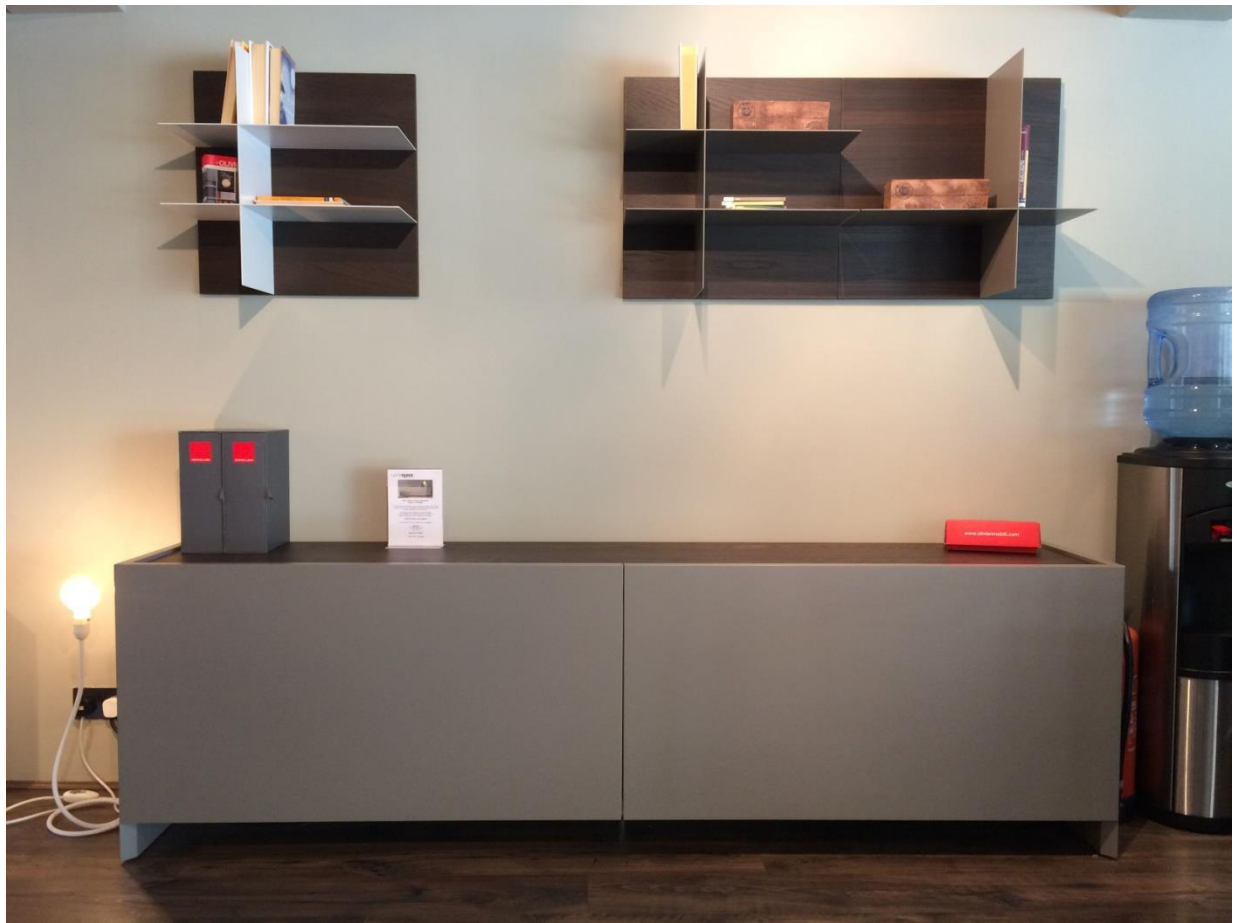

Mod. CUBE3 Coplanar sideboard + Movidia shelves
Partner: OLIVIERI

The Cube3 coplanar sideboard, with clean and elegant 45° finishing on sides and doors, automatic LED lighting, glass shelves, electrically controlled doors.

Dimensions: W240 x D48 x H72 cm

Finish: Matt lacquer Tortora with top in Smoked Oak

3 x Movidia shelves: W60 x H60 x D28 cm

Finish: 2 x Smoked Oak + matt lacquer Tortora

1 x Smoked Oak + matt lacquer Lino

£8,676.00 Incl. VAT

EX-DISPLAY MODEL -40% £5,205.60 Incl. VAT