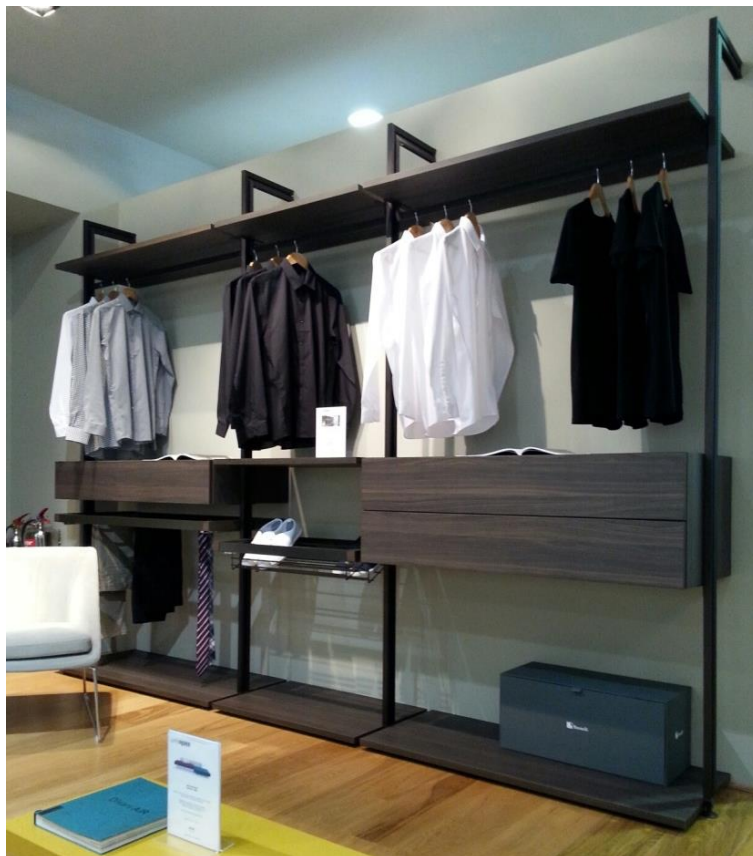

Mod. LOFT walk-in wardrobe
Partner: Olivieri

Modular storage system offering many dimensions/configurations to suit your requirements. Structure in anodized aluminium finished in rustic metal.
Finish: EcoRoyal

W332.6 x D50 x H242.7cm

£3,882 Incl. VAT

EX-DISPLAY MODEL -40% £2,329.20 Incl. VAT