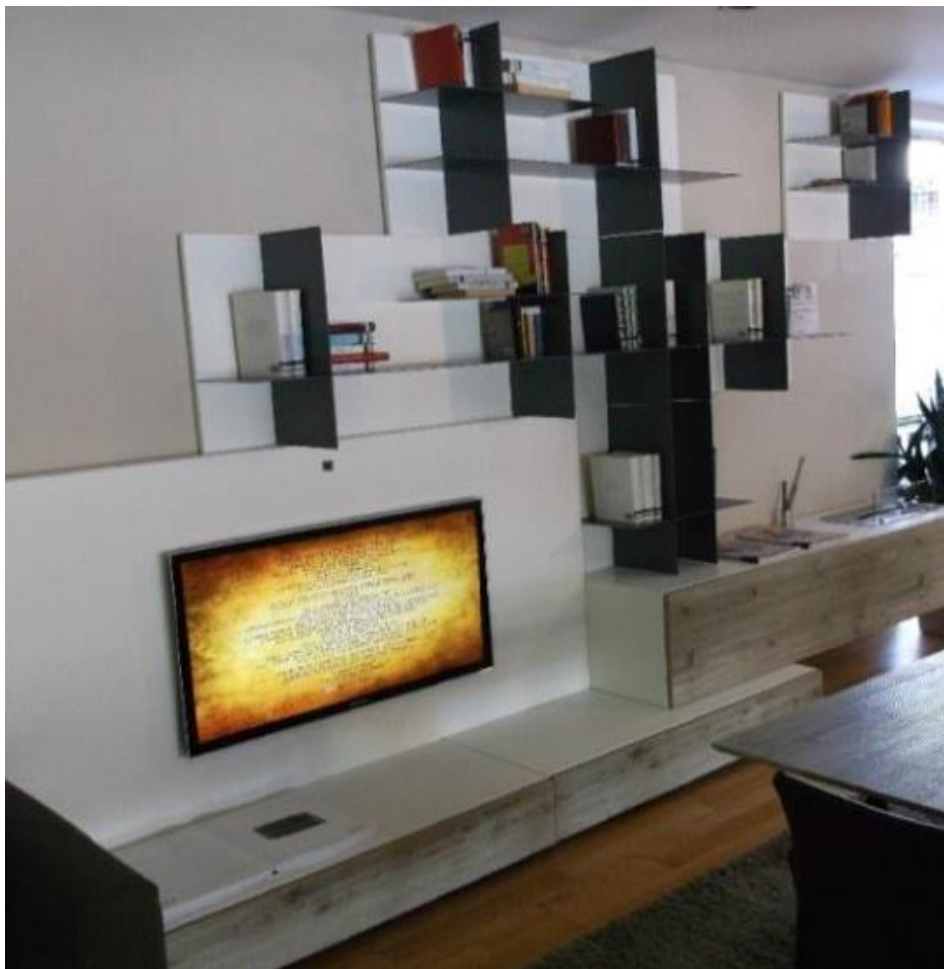

**Mod. CUBE4 + MOVIDA composition
Partner: OLIVIERI**

Colours/finishes: White & dark grey, eco pine door fronts

Dimensions: W360 x D50 x H240cm

includes bioethanol fireplace

£9,490 Incl.VAT

EX-DISPLAY MODEL -50% £5,694 Incl. VAT